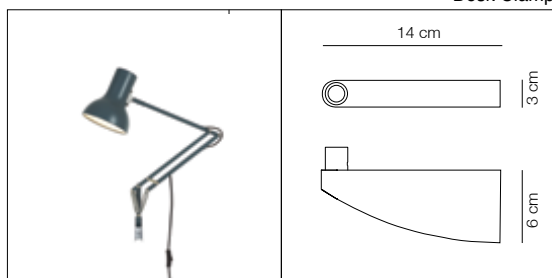

## Dimensions

- Shade diameter: 13cm
- Shade height: 15cm
- Max reach: 50cm (from base to shade)
- Base diameter: 17cm
- Cable length: 180cm
- Lamp Packaging (L x W x H): 23cm x 16.5cm x 46.5cm
- Lamp Packaged Weight: 2.79kg

# Type 75™ Mini

ANGLEPOISE®

Type 75™ Collection | Technical Sheet

Launched In 2011 | Designed by Sir Kenneth Grange

Desk Clamp

Wall Bracket

Desk Insert