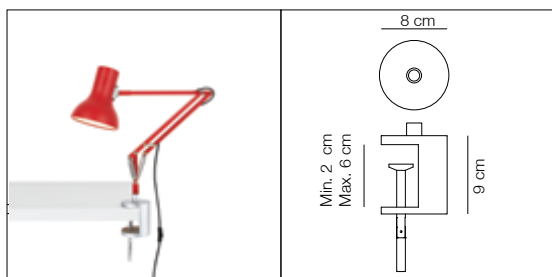

Type 75™ Mini

ANGLEPOISE®

Type 75™ Collection | Technical Sheet

Launched In 2011 | Designed by Sir Kenneth Grange

Desk Clamp