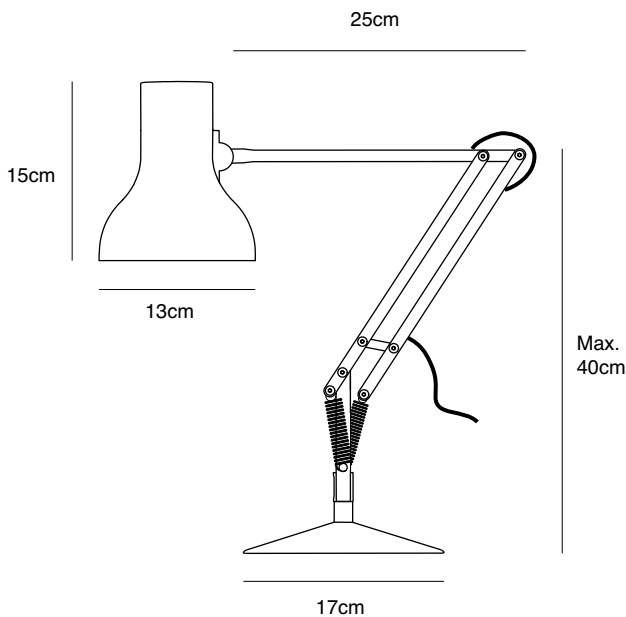

Type 75™ Mini

ANGLEPOISE®

Type 75™ Collection | Technical Sheet

Launched In 2011 | Designed by Sir Kenneth Grange

Colours

Code

Desk Lamp - Slate Grey
Desk Lamp - Alpine White
Desk Lamp - Jet Black
Desk Lamp - Signal Red
Desk Lamp - Powder Blue
Desk Lamp - Brushed Aluminium
Desk Clamp - Slate Grey*
Desk Clamp - Alpine White*
Desk Clamp - Jet Black*
Desk Clamp - Signal Red*
Desk Clamp - Powder Blue*
Desk Clamp - Brushed Aluminium*
Wall Mounted - Slate Grey*
Wall Mounted - Alpine White*
Wall Mounted - Jet Black*
Wall Mounted - Signal Red*
Wall Mounted - Powder Blue*
Wall Mounted - Brushed Aluminium*
Desk Insert - Slate Grey*
Desk Insert - Alpine White*
Desk Insert - Jet Black*
Desk Insert - Signal Red*
Desk Insert - Powder Blue*
Desk Insert - Brushed Aluminium*

*Accessory is included and is not colour-matched.

Description

We designed the Type 75™ Mini especially with small spaces in mind. As a scaled-down, more playful version of the Type 75™, it offers all the functionality of the larger lamp, presented in a more compact and colourful form.

Materials

- Matt paint or brushed aluminium finish
- Aluminium shade
- Aluminium arms
- Chrome plated fittings
- Cast iron base with aluminium cover
- Anglepoise® constant tension spring technology

Dimensions

- Shade diameter: 13cm
- Shade height: 15cm
- Max reach: 50cm (from base to shade)
- Base diameter: 17cm
- Cable length: 180cm
- Lamp Packaging (L x W x H): 23cm x 16.5cm x 46.5cm
- Lamp Packaged Weight: 2.79kg

Electrical

- Voltage 220/240V, 50/60Hz
- Class II - Double insulated
- Note: Bulb weight critical for balance. Approximate bulb weight 25-45g
- Inline cable switch (22cm from product)
- Plug: 2-pin Europlug to CEE 7/16
- E14 lamp holder
- Maximum permitted bulb: 15W CFL / 5W LED E14
- Supplied with compatible E14 bulb (either 9W CFL or 3W LED)
  - 3W LED bulb:
    - Luminous Intensity: 300lm
    - Life: 20,000 Hours
    - Non-dimmable
    - Colour Temperature: 2700K
    - CRI (Ra): 80
  - 9W CFL bulb:
    - Luminous Intensity: 405lm
    - Life: 8,000 Hours
    - Non-dimmable
    - Colour Temperature: 2700K
    - CRI (Ra): 80