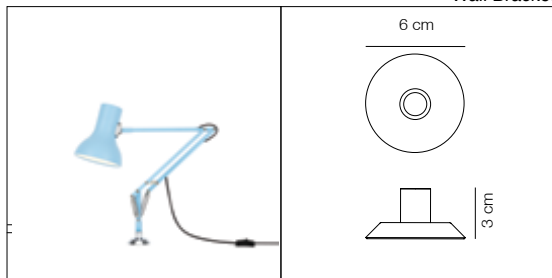

## Dimensions

- Shade diameter: 13cm
- Shade height: 15cm
- Max reach: 50cm (from base to shade)
- Base diameter: 17cm
- Cable length: 180cm
- Lamp Packaging (L x W x H): 23cm x 16.5cm x 46.5cm
- Lamp Packaged Weight: 2.79kg

## Electrical

- Voltage 220/240V, 50/60Hz
- Class II - Double insulated
- Note: Bulb weight critical for balance. Approximate bulb weight 25-45g
- Inline cable switch (22cm from product)
- Plug: 2-pin Europlug to CEE 7/16
- E14 lamp holder
- Maximum permitted bulb: 15W CFL / 5W LED E14
- Supplied with compatible E14 bulb (either 9W CFL or 3W LED)
  - 3W LED bulb:
    - Luminous Intensity: 300lm
    - Life: 20,000 Hours
    - Non-dimmable
    - Colour Temperature: 2700K
    - CRI (Ra): 80
  - 9W CFL bulb:
    - Luminous Intensity: 405lm
    - Life: 8,000 Hours
    - Non-dimmable
    - Colour Temperature: 2700K
    - CRI (Ra): 80

# Type 75™ Mini

ANGLEPOISE®

Type 75™ Collection | Technical Sheet

Launched In 2011 | Designed by Sir Kenneth Grange

Desk Clamp

Wall Bracket

Desk Insert