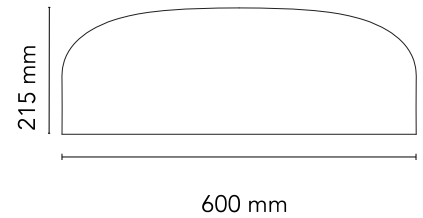

FLOS

F1366009 White

Smithfield Ceiling Pro

Designed by Jasper Morrison, 2009

45W - 2791lm - 2700K - CRI> 95

Ceiling-mounted lamp providing direct light. Aluminium body. Available in gloss black, white, matt black, red, green or MUD. Injection-moulded opalescent methacrylate diffuser. Steel wall and ceiling attachment.

Are you a professional and your project needs consulting and support?

[BOOK AN APPOINTMENT](#)