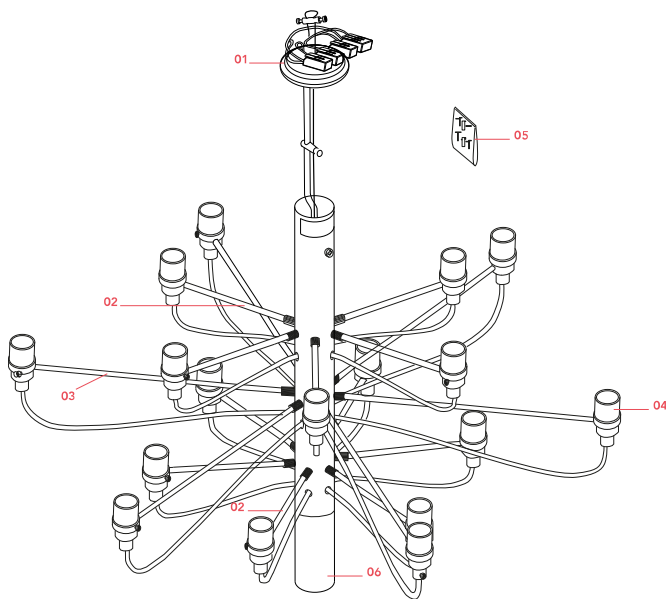

Physical

Colour	Brass
Length (mm)	670
Cord length (mm)	2800
Canopy dimension (mm)	36
Canopy width (mm)	146
Net weight (kg)	3.27
Package height (mm)	0
Package width (mm)	0
Package length (mm)	0
Package volume (m3)	0.02
IP internal	20

RF28889

LED Frosted Mini Lamp E14 2,7W
2700K Dimmable (Set 20pcs)

NOT INCLUDED

RF28890

LED Clear Mini Lamp E14 2W
2200K Dimmable (Set 20pcs)

Spare Parts

- | | | |
|-----|--------------------------|-----------|
| 01. | Ceiling rose | RL7060800 |
| 02. | Brass short arm (200mm) | RL7060459 |
| 03. | Brass Medium Arm (310mm) | RF33865 |
| 04. | 2097 E14 lamp holder | RL7050100 |
| 05. | Brass lower cap | RL7050759 |
| 06. | Brass lower cap | RL7050959 |

DOWNLOAD

RL7060800
Ceiling rose

RL7060459
Brass short arm (200mm)

RF33865
Brass Medium Arm (310mm)

RL7050100
2097 E14 lamp holder

RL7050759
Brass lower cap

RL7050959
Brass lower cap