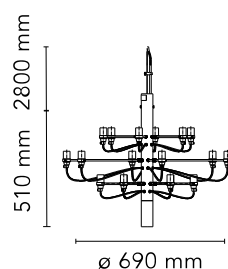

Are you a professional and your project needs consulting and support?

[BOOK AN APPOINTMENT](#)

Main specifications

EAN	8059607000380
Mounting	Suspension
Environments	Indoor dry location
Light Source Type	Bulb
Lamp category	LED retrofit
Lamp holders	E14
Ilcos	IBS/F
Number of heads	18
Power (W)	15

Physical

Colour	Brass
Length (mm)	670
Cord length (mm)	2800
Canopy dimension (mm)	36
Canopy width (mm)	146
Net weight (kg)	3.27
Package height (mm)	0
Package width (mm)	0
Package length (mm)	0
Package volume (m3)	0.02
IP internal	20