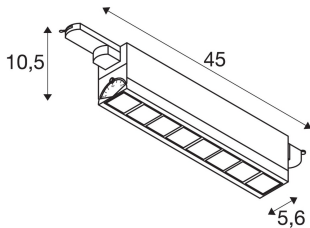

## 3~ SIGHT MOVE DALI

## TECHNICAL DATA

Item no.:	1004693
Number of different light outlets	1
Primary nominal voltage	220-240V ~50/60Hz mA/V
Secondary power / secondary voltage	350 mA/V
Vertical tilting range	-60 °
Vertical tilting range	60 °
Length	45.0 cm
Width	5.6 cm
Height	10.5 cm
Net weight	1.24 kg
Gross weight	1.327 kg
IP Code	IP 20
Safety class	I
Assembly details	Track Ceiling, Track Wall
Dimmable	Ja
Dimming technology	DALI
Wattage	26.0 W
Lumen	3100 lm
Colour temperature	4000 Kelvin
Beam angle	75 °
Color	white
CRI	>90