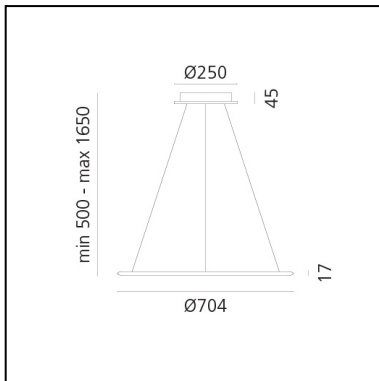

## LUMINAIRE

- Watt: **40W**
- Voltage: **220-240V**
- Delivered lumen output: **2857lm**
- CCT: **3000K**
- Efficiency: **55%**
- Efficacy: **71.44lm/W**
- CRI: **90**
- Dimmable Typology: **Push & APP**

## DIMENSIONS

- Height: **17 mm**
- Diameter: **704 mm**
- Base Diameter: **250 mm**
- Max Height from ceiling: **1650 mm**
- Glow Wire Test: **650°**

## SOURCES INCLUDED

- Category: **Led**
- Number: **7**
- Watt: **5.4W**
- Delivered lumen output: **648lm**
- Color temperature (K): **3000K**
- CRI: **90**
- Color Tolerance: **MacAdam 3SDCM**
- Efficacy: **120lm/W**
- Service Life: **50000-L70**