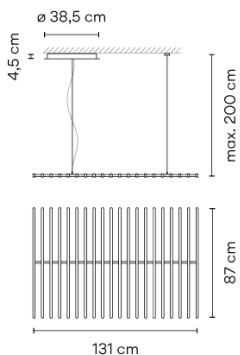

Model Sheet

Optional: Extra cable length
Min. quantity, upcharge and extra lead time apply [EN]

Finish	 14 Chocolate RAL 8019
	 58 Off-white RAL D2-1109005
LED temperature color	2700 K / 3000 K / 3500 K / 4000 K
Dimming	DALI / CASAMBI / 1-10V
Installation type	Surface Canopy
Materials	Stick: Polyamide 6 with 10% of Fiberglass Diffuser: Polycarbonate Ceiling rose: Steel
Light source	20 x LED STRIP 30V 5,8W 
LED	CRi>90 13840 lm 119 2700 K / 3000 K / 3500 K / 4000 K
Driver	Constant Voltage 100~240 V V 50~60 Hz HZ
Remarks	1-10V Electronic dimming Suitable for built-in and surface fitting
	   Dimmable LED
	    IP20 Bi-volt 50-60Hz 1-10V
Application	Hanging lamps
Packaging	2 Box 1.705 m x 0.95 m x 0.095 m Gross weight 17.9 Net weight 14.02 Vol. 0.1689