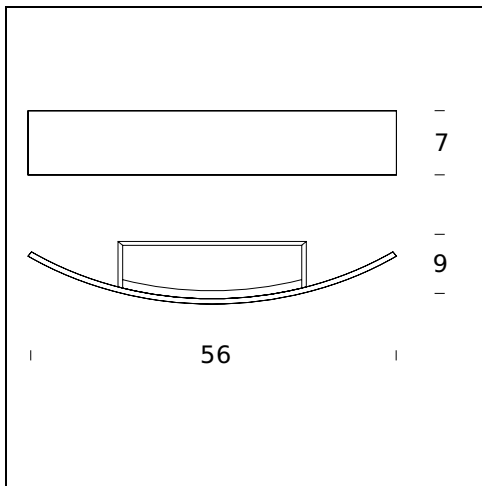

MODEL NAME: Riga Halo

CODE: 5214..

DIMENSIONS: 36 x 7 x 7 cm

MATERIALS: Metal

COLORS

- Satin Nickel-Plated
- Stainless Steel
- White - RAL Code: RAL 9010

BULB: 1x80W (HA) Eco Saver R7s/80

CERTIFICATIONS AND SYMBOLS:

MODEL NAME: Riga

CODE: 5214/1..

DIMENSIONS: 70 x 7 x 9 cm

MATERIALS: Metal

COLORS

- Satin Nickel-Plated
- Stainless Steel
- White - RAL Code: RAL 9010

BULB: 2x80W (HA) Eco Saver R7s/80

CERTIFICATIONS AND SYMBOLS:

MODEL NAME: Riga

CODE: 5398..

DIMENSIONS: 56 x 7 x 9 cm

MATERIALS: Metal

COLORS

- Satin Nickel-Plated
- Stainless Steel
- White - RAL Code: RAL 9010

BULB: 1x120W (HA) Eco Saver R7s/115

CERTIFICATIONS AND SYMBOLS:

MODEL NAME: Riga Led

CODE: 4281..

DIMENSIONS: 36 x 7 x 7 cm

MATERIALS: Metal

COLORS

- Satin Nickel-Plated
- Stainless Steel
- White - RAL Code: RAL 9010

BULB: 2x9W LED (3000K, CRI>80, 850+850 Lm)

CERTIFICATIONS AND SYMBOLS: