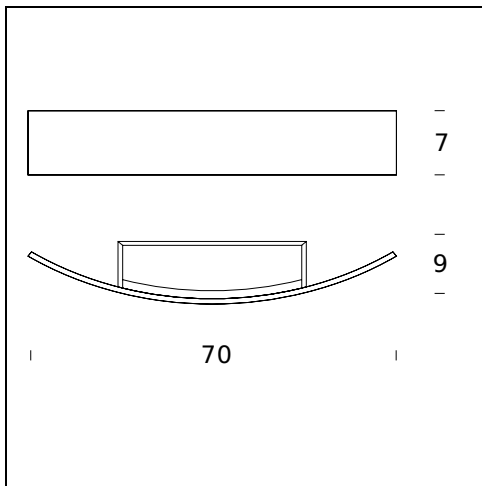

MODEL NAME: Riga

CODE: 5406/1..

DIMENSIONS: 105 x 5 x 8 cm

MATERIALS: Metal

COLORS

- Satin Nickel-Plated
- Stainless Steel
- White - RAL Code: RAL 9010

BULB: 2x80W (HA) Eco Saver R7s/80

CERTIFICATIONS AND SYMBOLS:

MODEL NAME: Riga Led

CODE: 4281..

DIMENSIONS: 36 x 7 x 7 cm

MATERIALS: Metal

COLORS

- Satin Nickel-Plated
- Stainless Steel
- White - RAL Code: RAL 9010

BULB: 2x9W LED (3000K, CRI>80, 850+850 Lm)

CERTIFICATIONS AND SYMBOLS:

MODEL NAME: Riga Led

CODE: 4282..

DIMENSIONS: 56 x 7 x 9 cm

MATERIALS: Metal

COLORS

- Satin Nickel-Plated
- Stainless Steel
- White - RAL Code: RAL 9010

BULB: 2x9W LED (3000K, CRI>80, 850+850 Lm)

CERTIFICATIONS AND SYMBOLS:

MODEL NAME: Riga Led

CODE: 4283..

DIMENSIONS: 70 x 7 x 9 cm

MATERIALS: Metal

COLORS

- Satin Nickel-Plated
- Stainless Steel
- White - RAL Code: RAL 9010

BULB: 2x9,5W LED (3000K, CRI>80, 910+910 Lm)

CERTIFICATIONS AND SYMBOLS: