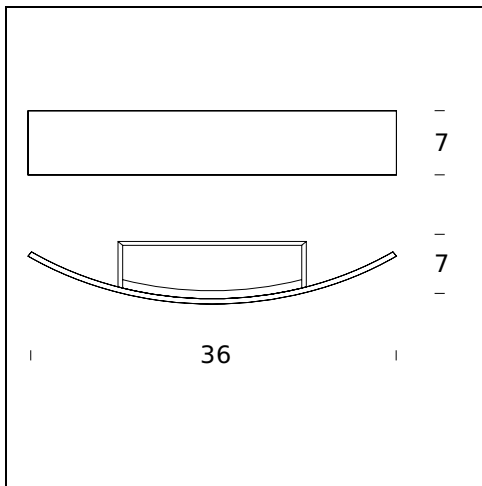

MODEL NAME: Riga

CODE: 5398..

DIMENSIONS: 56 x 7 x 9 cm

MATERIALS: Metal

COLORS

- Satin Nickel-Plated
- Stainless Steel
- White - RAL Code: RAL 9010

BULB: 1x120W (HA) Eco Saver R7s/115

CERTIFICATIONS AND SYMBOLS:

MODEL NAME: Riga

CODE: 5406/1..

DIMENSIONS: 105 x 5 x 8 cm

MATERIALS: Metal

COLORS

- Satin Nickel-Plated
- Stainless Steel
- White - RAL Code: RAL 9010

BULB: 2x80W (HA) Eco Saver R7s/80

CERTIFICATIONS AND SYMBOLS:

MODEL NAME: Riga Led

CODE: 4281..

DIMENSIONS: 36 x 7 x 7 cm

MATERIALS: Metal

COLORS

- Satin Nickel-Plated
- Stainless Steel
- White - RAL Code: RAL 9010

BULB: 2x9W LED (3000K, CRI>80, 850+850 Lm)

CERTIFICATIONS AND SYMBOLS:

MODEL NAME: Riga Led

CODE: 4282..

DIMENSIONS: 56 x 7 x 9 cm

MATERIALS: Metal

COLORS

- Satin Nickel-Plated
- Stainless Steel
- White - RAL Code: RAL 9010

BULB: 2x9W LED (3000K, CRI>80, 850+850 Lm)

CERTIFICATIONS AND SYMBOLS: