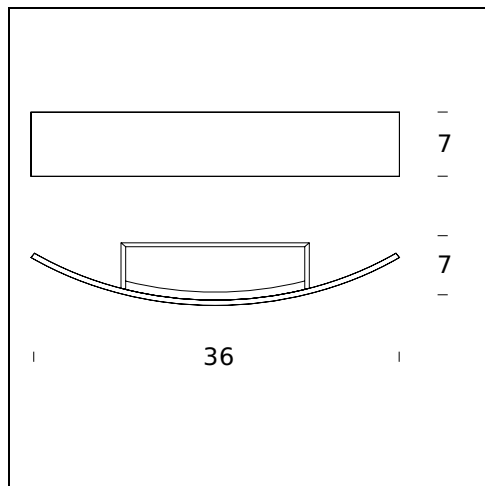

MODEL NAME: Riga Halo

CODE: 5214..

DIMENSIONS: 36 x 7 x 7 cm

MATERIALS: Metal

COLORS

- Satin Nickel-Plated
- Stainless Steel
- White - RAL Code: RAL 9010

BULB: 1x80W (HA) Eco Saver R7s/80

CERTIFICATIONS AND SYMBOLS:

MODEL NAME: Riga

CODE: 5214/1..

DIMENSIONS: 70 x 7 x 9 cm

MATERIALS: Metal

COLORS

- Satin Nickel-Plated
- Stainless Steel
- White - RAL Code: RAL 9010

BULB: 2x80W (HA) Eco Saver R7s/80

CERTIFICATIONS AND SYMBOLS:

MODEL NAME: Riga

CODE: 5398..

DIMENSIONS: 56 x 7 x 9 cm

MATERIALS: Metal

COLORS

- Satin Nickel-Plated
- Stainless Steel
- White - RAL Code: RAL 9010

BULB: 1x120W (HA) Eco Saver R7s/115

CERTIFICATIONS AND SYMBOLS:

MODEL NAME: Riga Led

CODE: 4281..

DIMENSIONS: 36 x 7 x 7 cm

MATERIALS: Metal

COLORS

- Satin Nickel-Plated
- Stainless Steel
- White - RAL Code: RAL 9010

BULB: 2x9W LED (3000K, CRI>80, 850+850 Lm)

CERTIFICATIONS AND SYMBOLS: