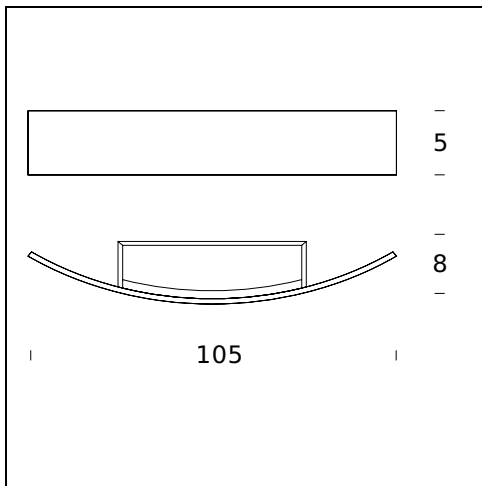

MODEL NAME: Riga

CODE: 5214/1..

DIMENSIONS: 70 x 7 x 9 cm

MATERIALS: Metal

COLORS

- Satin Nickel-Plated
- Stainless Steel
- White - RAL Code: RAL 9010

BULB: 2x80W (HA) Eco Saver R7s/80

CERTIFICATIONS AND SYMBOLS:

MODEL NAME: Riga

CODE: 5398..

DIMENSIONS: 56 x 7 x 9 cm

MATERIALS: Metal

COLORS

- Satin Nickel-Plated
- Stainless Steel
- White - RAL Code: RAL 9010

BULB: 1x120W (HA) Eco Saver R7s/115

CERTIFICATIONS AND SYMBOLS:

MODEL NAME: Riga

CODE: 5406/1..

DIMENSIONS: 105 x 5 x 8 cm

MATERIALS: Metal

COLORS

- Satin Nickel-Plated
- Stainless Steel
- White - RAL Code: RAL 9010

BULB: 2x80W (HA) Eco Saver R7s/80

CERTIFICATIONS AND SYMBOLS:

MODEL NAME: Riga Led

CODE: 4281..

DIMENSIONS: 36 x 7 x 7 cm

MATERIALS: Metal

COLORS

- Satin Nickel-Plated
- Stainless Steel
- White - RAL Code: RAL 9010

BULB: 2x9W LED (3000K, CRI>80, 850+850 Lm)

CERTIFICATIONS AND SYMBOLS: