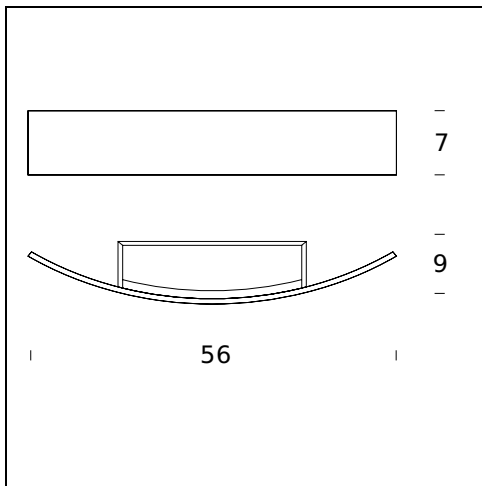

MODEL NAME: Riga

CODE: 5406/1..

DIMENSIONS: 105 x 5 x 8 cm

MATERIALS: Metal

COLORS

- Satin Nickel-Plated
- Stainless Steel
- White - RAL Code: RAL 9010

BULB: 2x80W (HA) Eco Saver R7s/80

CERTIFICATIONS AND SYMBOLS:

MODEL NAME: Riga Led

CODE: 4281..

DIMENSIONS: 36 x 7 x 7 cm

MATERIALS: Metal

COLORS

- Satin Nickel-Plated
- Stainless Steel
- White - RAL Code: RAL 9010

BULB: 2x9W LED (3000K, CRI>80, 850+850 Lm)

CERTIFICATIONS AND SYMBOLS:

MODEL NAME: Riga Led

CODE: 4282..

DIMENSIONS: 56 x 7 x 9 cm

MATERIALS: Metal

COLORS

- Satin Nickel-Plated
- Stainless Steel
- White - RAL Code: RAL 9010

BULB: 2x9W LED (3000K, CRI>80, 850+850 Lm)

CERTIFICATIONS AND SYMBOLS:

MODEL NAME: Riga Led

CODE: 4283..

DIMENSIONS: 70 x 7 x 9 cm

MATERIALS: Metal

COLORS

- Satin Nickel-Plated
- Stainless Steel
- White - RAL Code: RAL 9010

BULB: 2x9,5W LED (3000K, CRI>80, 910+910 Lm)

CERTIFICATIONS AND SYMBOLS: