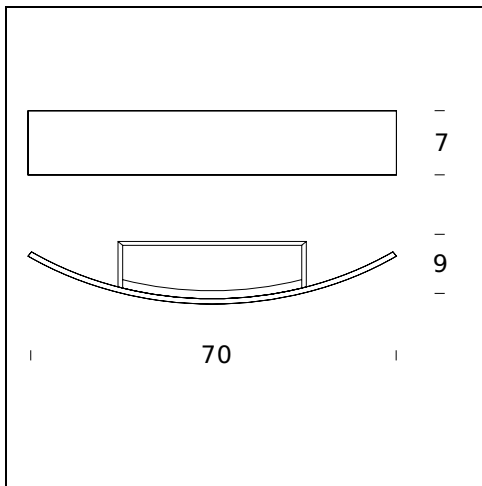

MODEL NAME: Riga Halo

CODE: 5214..

DIMENSIONS: 36 x 7 x 7 cm

MATERIALS: Metal

COLORS

- Satin Nickel-Plated
- Stainless Steel
- White - RAL Code: RAL 9010

BULB: 1x80W (HA) Eco Saver R7s/80

CERTIFICATIONS AND SYMBOLS:

MODEL NAME: Riga

CODE: 5214/1..

DIMENSIONS: 70 x 7 x 9 cm

MATERIALS: Metal

COLORS

- Satin Nickel-Plated
- Stainless Steel
- White - RAL Code: RAL 9010

BULB: 2x80W (HA) Eco Saver R7s/80

CERTIFICATIONS AND SYMBOLS:

MODEL NAME: Riga

CODE: 5398..

DIMENSIONS: 56 x 7 x 9 cm

MATERIALS: Metal

COLORS

- Satin Nickel-Plated
- Stainless Steel
- White - RAL Code: RAL 9010

BULB: 1x120W (HA) Eco Saver R7s/115

CERTIFICATIONS AND SYMBOLS:

MODEL NAME: Riga Led

CODE: 4281..

DIMENSIONS: 36 x 7 x 7 cm

MATERIALS: Metal

COLORS

- Satin Nickel-Plated
- Stainless Steel
- White - RAL Code: RAL 9010

BULB: 2x9W LED (3000K, CRI>80, 850+850 Lm)

CERTIFICATIONS AND SYMBOLS: