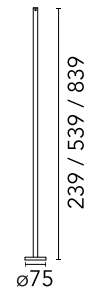

Physical

Colour	White
Trim	No

Electrical

Emergency type	No

Notes

During the installation and the maintenance of the fixtures it is important to be careful and avoid damages on the paint coating. Damages on the coating exposed to outdoor conditions or water, could cause corrosion.

Chemical substances affect the anticorrosion covering protection.