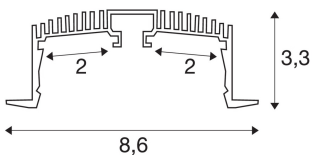

GRAZIA 60

Profile structure 3m black

By integrating two GRAZIA PRO MAX FLEXSTRIPS, you can create a wide variety of lighting scenarios. Use the matching GRAZIA 60 recessed profile with cut-outs to integrate the flexible LED strips in the required light colour temperature for a wide range of professional applications with high lumen output. In the in-house SLV design, the GRAZIA 60 profile is available in various lengths with matching end caps, longitudinal connectors, a feed-in set, mounting clips and various covers.

TECHNICAL DATA

Item no.:	1004908
Length	300.0 cm
Width	8.6 cm
Height	3.3 cm
Installation length	300.0 cm
Installation width	7.5 cm
Installation depth	80.0 cm
Net weight	3.09 kg
Gross weight	3.306 kg
IP Code	IP 20
Assembly	Recessed
Assembly details	Ceiling, Ceiling with Acc.
Color	white