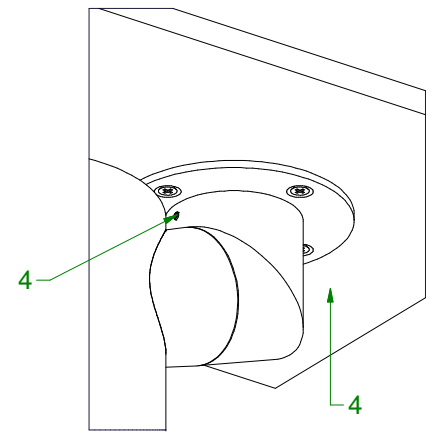

# Base Flange 1 Ø90

102030XX

Can be used with

- 1187XXXX Stove
- 1188XXXX Stove
- 1189XXXX Stove

Can be used with

- 1020XXXX Nomad