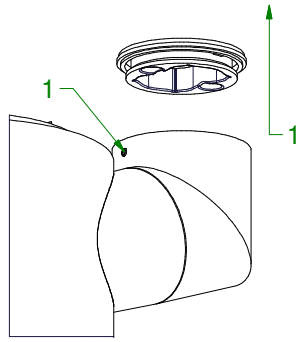

# Base Flange 1 Ø90

102030XX

Can be used with

- 1187XXXX Stove
- 1188XXXX Stove
- 1189XXXX Stove

Can be used with

- 1020XXXX Nomad