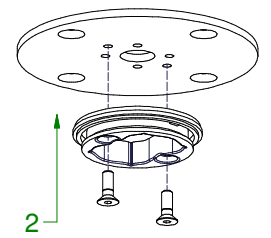

# Base Flange 1 Ø90

102030XX

Can be used with

- 1187XXXX Stove
- 1188XXXX Stove
- 1189XXXX Stove

Can be used with

- 1020XXXX Nomad