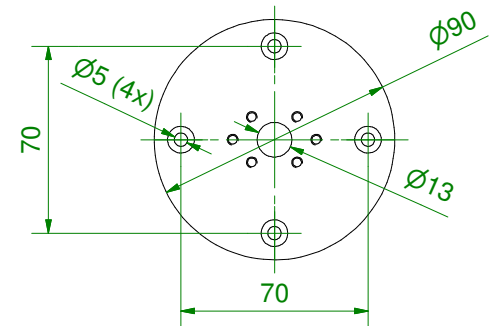

# Base Flange 1 Ø90

102030XX

Can be used with

- 1187XXXX Stove
- 1188XXXX Stove
- 1189XXXX Stove

Can be used with

- 1020XXXX Nomad