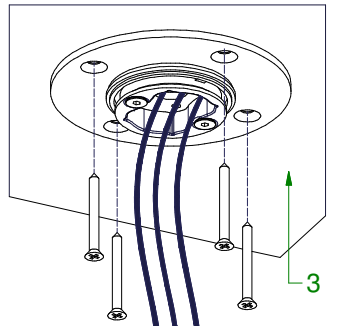

# Base Flange 1 Ø90

102030XX

Can be used with

- 1187XXXX Stove
- 1188XXXX Stove
- 1189XXXX Stove

Can be used with

- 1020XXXX Nomad