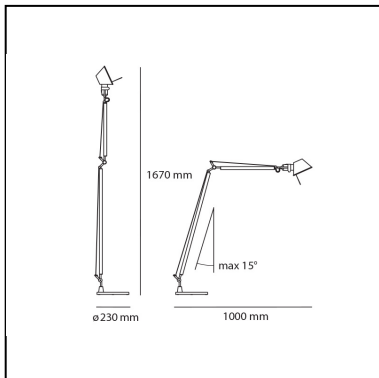

## LUMINAIRE

- Watt: **10,5W**
- Voltage: **220V-240V**
- Delivered lumen output: **615lm**
- Efficiency: **58%**
- Efficacy: **61.49lm/W**
- CRI: **80**

## DIMENSIONS

- Base Diameter: **230 mm**
- Max Extension Height: **1670 mm**
- Max Extension Length: **1000 mm**
- Glow Wire Test: **N/D°**