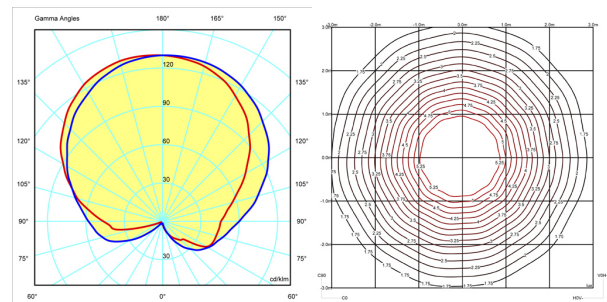

Photometric data

Certificates

Electrical characteristics

1 x LED 4,5W 350mA

Total 4.5 W