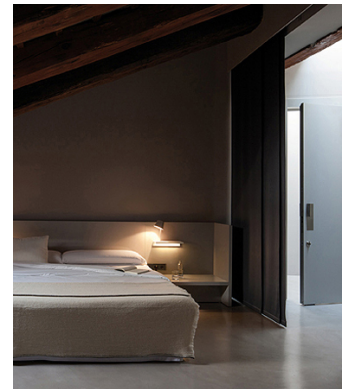

Surface

Description

Suite is a wall lamp that boasts different functions, where matter and light are integrated in a single body. Suite houses a stand as well as LED lighting. Designed by Jordi Vilardell & Meritxell Vidal. Available in two finishes: dark brown and white.

Diffuser

Shiny opal triplex blown-glass diffuser

Materials

Body: Aluminum
Diffuser: Polycarbonate
Base: Steel

Finish

6040-14 Matt dark-brown lacquer (RAL 8019)

6040-93 Matt white lacquer (RAL 9016)

Sketch