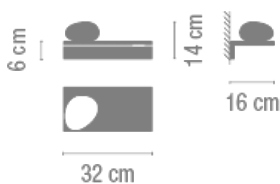

Led 2700K CRI >80 490 lm 109 lm/W

Fixture: 310 lm 69 lm/W

Driver included: CV - Contant Voltage 350 mA 220-240V 50Hz

Electronic dimming NO DIM

Physical characteristics

1 Box / 0.29 x 0.38 x 0.38 m. / Vol. 0.0211 m³ /

Gross weight 2.4 kg. / Net weight 2.2 kg.

Installation and assembly

Please, see the installation manual

Light distribution

General lighting

Lamp for general lighting that equally distributes the light in all directions.