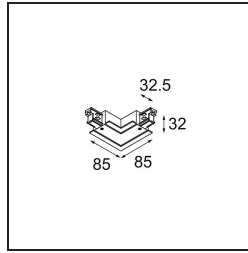

Date _____
Customer _____
Project _____
Type _____

Connector track recessed 90° white shiny

Specifications

Material	11242101
Lamp Included	No
Number of Light Sources	0
Input Voltage	230V
Electrical Class	I
IP Rating	20
Glow wire rating (°C)	960
Indoor/Outdoor	Indoor
Adjustability	Not Applicable
Primary Colour & Primary Finish	White,
Gross weight (g)	190.0