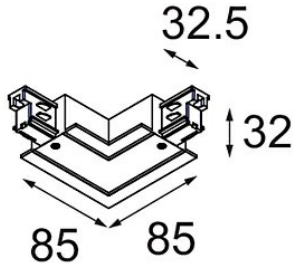

Date _____
Customer _____
Project _____
Type _____

Connector track recessed 90° white shiny

Specifications

Material	11242101
Lamp Included	No
Number of Light Sources	0
Input Voltage	230V
Electrical Class	I
IP Rating	20
Glow wire rating (°C)	960
Indoor/Outdoor	Indoor
Adjustability	Not Applicable
Primary Colour & Primary Finish	White,
Gross weight (g)	190.0