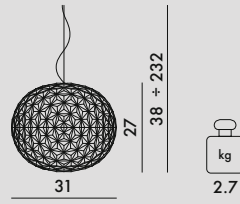

9390/9391

9386/B9386/U9386/Z9386

9385/B9385/Z9385 - U9385
WITH DIMMER ON/OFF

FRAME

Polished or painted die-cast aluminium

DIFFUSER

Transparent or mass-dyed thermoplastic technopolymer

9390/9391	1	4.2	0.05	39X33X39
9386/B/U/Z	1	4.08	0.05	39X39X33
9385/B/U/Z	1	4.72	0.094	39X55X44