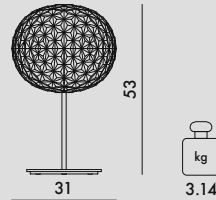

9390/9391

9386/B9386/U9386/Z9386

9385/B9385/Z9385 - U9385
WITH DIMMER ON/OFF

FRAME

Polished or painted die-cast aluminium

DIFFUSER

Transparent or mass-dyed thermoplastic technopolymer

9390/9391	1	4.2	0.05	39X33X39
9386/B/U/Z	1	4.08	0.05	39X39X33
9385/B/U/Z	1	4.72	0.094	39X55X44