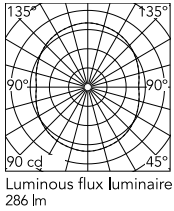

Schematic light drawing

Photometric

Lighting type	Total
Light distribution	Symmetric
CCT (K)	2700
CRI>	90

Electrical

Insulation class	III
Frequency (Hz)	50/60
Main voltage (Vac)	100-240/48
LED voltage Vf (Vdc)	null
Driver	Remote included
Dimmable	Yes
Dimming type	Electronic 48V
Dimming interface	Dimmer Integrated
Plug type	Type G, Type A, Type C
Batteries inside	No

Ecodesign and Energy Labelling

This product contains a light source of energy efficiency class E

Replaceable (LED only)
light source by a
professional

Replaceable control
gear by an end-user