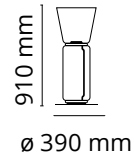

FLOS

■ F0265000 Black

Noctambule Floor 1 High Cylinder Cone Small Base

Designed by Konstantin Grcic, 2019

36W - 876lm - 2700K - CRI> 90

Standing lamps consisting of interconnecting glass modules reaching a height of 2,17 metres (85.43"). Cylindrical and semi-spherical transparent blown glass structure, die cast aluminium base and rings, hydroformed steel internal lateral arms and injection moulded optical opal silicone outer ring diffusers. The power supply cable is 2 metres (78.74") long, with a pedal operated panel used as a dimmer to adjust the light intensity by 10% to 100% in either direction. Wall mounted power supply unit with interchangeable plugs.

Are you a professional and your project needs consulting and support?

[BOOK AN APPOINTMENT](#)

Main specifications

EAN	8059607000564
Mounting	Floor
Environments	Indoor dry location
Light Source Type	LED
LED type	LED Module
Power (W)	36
System flux (lm)	876

Physical

Colour	Black
Length (mm)	365
Cord length (mm)	1800
Net weight (kg)	14
Package height (mm)	0
Package width (mm)	0
Package length (mm)	0
Package volume (m3)	0.23
IP internal	20

Download

Mounting instructions	↓ PDF
Mounting instructions	↓ PDF
Spare Parts	↓ PDF