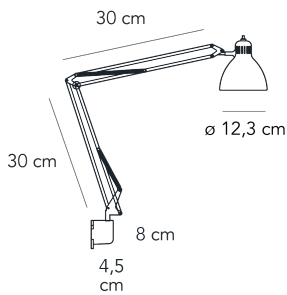

Wall lamp with direct light not dimmable. Wall support and pivoting body in chromed metal. Lighting on by rotation switch placed on the head of the diffuser. Black cable and plug. European two-pole plug. Bulb not included.