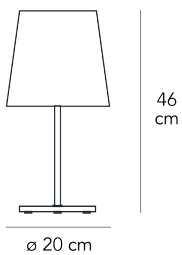

Table lamp with diffused light and dimmable by switch button. Frame made of brushed nickel-plated metal. Opaline blown glass diffuser. Black power cable, dimmer and plug. European two-pole plug. Bulb not included.

MADE IN

IT

MATERIAL DESCRIPTION

glass, metal

ALIMENTATION CABLE

Black

COLOR DESCRIPTION SKU

satin nickel/brushed white