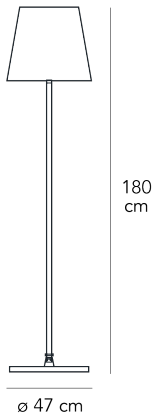

Floor lamp with dual switching. Frame made of brushed nickel-plated metal. Opaline blown glass diffuser. Partially dimmable light with sliding switch. Black power cable, dimmer and plug. European two-pole plug. Bulb not included.