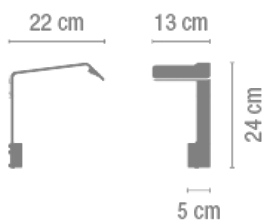

Body: Aluminum

Lid: Aluminum

Finish

7955-03 White lacquer (RAL 9016)

7955-04 Black lacquer (RAL 9005)

Sketch

Electrical characteristics

3 x LED2,1W 700mA

Physical characteristics

1 Box / 0.23 x 0.37 x 0.37 m. / Vol. 0.0314 m³ /

Gross weight 1.3 kg. / Net weight 1.2 kg.

Installation and assembly

Please, see the installation manual

Light distribution

Highlight