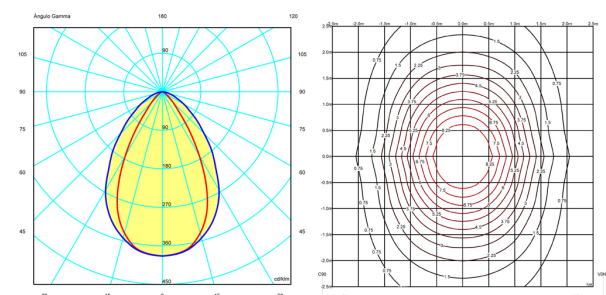

Photometric data