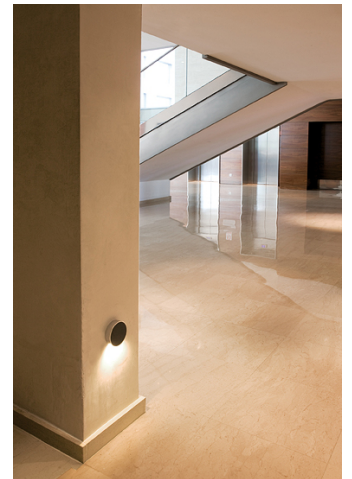

ALPHA

Design by Ramos & Bassols.

VIBIA
LIGHT IS CREATION

Reference

7955.

Application

Wall Lamps

Installation type

Surface

Description

Picture light by Ramos & Bassols. Available in black or white lacquer. IR and UV-free light beam Ra: 80. LED light source.

Diffuser

Without diffuser

Materials

Diffuser: Polycarbonate

Lid: Zamak

Body: Aluminum

Lid: Aluminum

Finish

7955-03 White lacquer (RAL 9016)

7955-04 Black lacquer (RAL 9005)

Sketch

Electrical characteristics

3 x LED2,1W 700mA

Total 6.9 W

A++

Led 2700K CRI >80 598 lm 95 lm/W

Fixture: 75 lm 12 lm/W

Driver included: CC - Constant Current 700 mA 100-240V 50/60Hz

Electronic dimming NO DIM

Technical characteristics

- Surface
- Light beam with no IR and UV
- Ra: 80

Physical characteristics

1 Box / 0.23 x 0.37 x 0.37 m. / Vol. 0.0314 m³ /

Gross weight 1.3 kg. / Net weight 1.2 kg.

Installation and assembly

Please, see the installation manual

Light distribution

Highlight

Lamp used to highlight a specific element.

Photometric data

Certificates