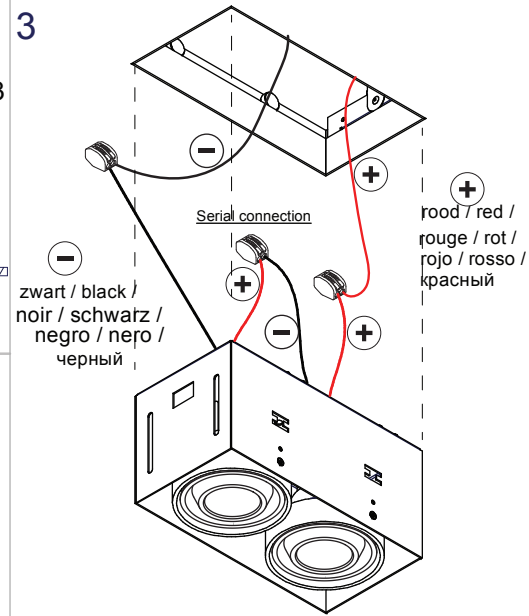

Mini multiple trimless for 2x LED GE

131311XX

1 CEILING

can be used with :
10460230 Mini-multiple trimless 2 recessed frame

Conbox always with recessed frame
art.10440230

2

can be used with :
12534002 Mounting kit for Mmultt BI
12534009 Mounting kit for Mmultt Whstr

Don't connect the gear to 230V before the LEDs are connected to the gear!

3

4

MUST BE USED WITH

14070002	M LED MOD 70 2,7KS GE BI
14070009	M LED MOD 70 2,7KS GE WhStr
14070102	M LED MOD 70 2,7KM GE BI
14070109	M LED MOD 70 2,7KM GE WhStr
14070202	M LED MOD 70 2,7KF GE BI
14070209	M LED MOD 70 2,7KF GE WhStr
14070302	M LED MOD 70 3KS GE BI
14070309	M LED MOD 70 3KS GE WhStr
14070402	M LED MOD 70 3KM GE BI
14070409	M LED MOD 70 3KM GE WhStr
14070502	M LED MOD 70 3KF GE BI
14070509	M LED MOD 70 3KF GE WhStr
14070602	M LED MOD 70 4KS GE BI
14070609	M LED MOD 70 4KS GE WhStr
14070702	M LED MOD 70 4KM GE BI
14070709	M LED MOD 70 4KM GE WhStr
14070802	M LED MOD 70 4KF GE BI
14070809	M LED MOD 70 4KF GE WhStr