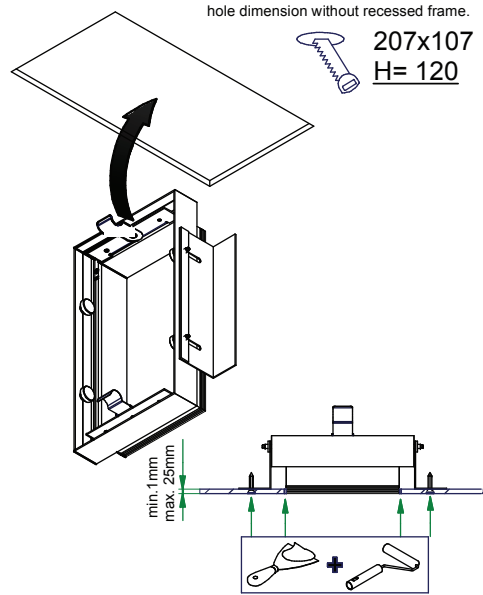

Mini multiple trimless for 2x LED GE

131311XX

1 CEILING

can be used with :
10460230 Mini-multiple trimless 2 recessed frame

Conbox always with recessed frame
art.10440230

2

can be used with :
12534002 Mounting kit for Mmultt BI
12534009 Mounting kit for Mmultt Whstr

Don't connect the gear to 230V before the LEDs are connected to the gear!

3

4

MUST BE USED WITH

14070002	M LED MOD 70 2,7KS GE BI
14070009	M LED MOD 70 2,7KS GE WhStr
14070102	M LED MOD 70 2,7KM GE BI
14070109	M LED MOD 70 2,7KM GE WhStr
14070202	M LED MOD 70 2,7KF GE BI
14070209	M LED MOD 70 2,7KF GE WhStr
14070302	M LED MOD 70 3KS GE BI
14070309	M LED MOD 70 3KS GE WhStr
14070402	M LED MOD 70 3KM GE BI
14070409	M LED MOD 70 3KM GE WhStr
14070502	M LED MOD 70 3KF GE BI
14070509	M LED MOD 70 3KF GE WhStr
14070602	M LED MOD 70 4KS GE BI
14070609	M LED MOD 70 4KS GE WhStr
14070702	M LED MOD 70 4KM GE BI
14070709	M LED MOD 70 4KM GE WhStr
14070802	M LED MOD 70 4KF GE BI
14070809	M LED MOD 70 4KF GE WhStr