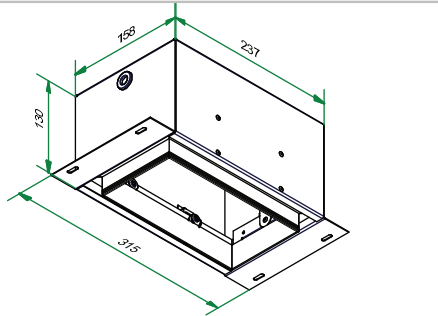

Mini multiple trimless for 2x LED GE

131311XX

1 CEILING

can be used with :
10460230 Mini-multiple trimless 2 recessed frame

Conbox always with recessed frame
art.10440230

2

can be used with :
12534002 Mounting kit for Mmultt BI
12534009 Mounting kit for Mmultt Whstr