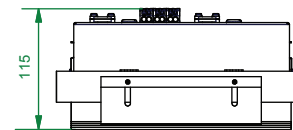

Mini multiple trimless for 2x LED GE

131311XX

1 CEILING

can be used with :
10460230 Mini-multiple trimless 2 recessed frame

Conbox always with recessed frame
art.10440230

2

can be used with :
12534002 Mounting kit for Mmultt BI
12534009 Mounting kit for Mmultt Whstr

Don't connect the gear to 230V before the LEDs are connected to the gear!

3

4

MUST BE USED WITH

14070002	M LED MOD 70 2,7KS GE BI
14070009	M LED MOD 70 2,7KS GE WhStr
14070102	M LED MOD 70 2,7KM GE BI
14070109	M LED MOD 70 2,7KM GE WhStr
14070202	M LED MOD 70 2,7KF GE BI
14070209	M LED MOD 70 2,7KF GE WhStr
14070302	M LED MOD 70 3KS GE BI
14070309	M LED MOD 70 3KS GE WhStr
14070402	M LED MOD 70 3KM GE BI
14070409	M LED MOD 70 3KM GE WhStr
14070502	M LED MOD 70 3KF GE BI
14070509	M LED MOD 70 3KF GE WhStr
14070602	M LED MOD 70 4KS GE BI
14070609	M LED MOD 70 4KS GE WhStr
14070702	M LED MOD 70 4KM GE BI
14070709	M LED MOD 70 4KM GE WhStr
14070802	M LED MOD 70 4KF GE BI
14070809	M LED MOD 70 4KF GE WhStr

CAN BE USED WITH

Drivers:
see driver matrix - latest version on website
www.supermodular.com or check sales contact