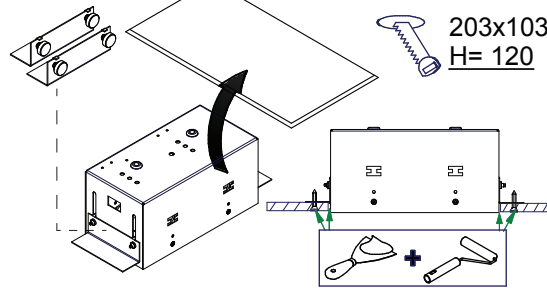

Mini multiple trimless for 2x LED GE

131311XX

1 CEILING

can be used with :
10460230 Mini-multiple trimless 2 recessed frame

Conbox always with recessed frame
art.10440230

2

can be used with :
12534002 Mounting kit for Mmultt BI
12534009 Mounting kit for Mmultt Whstr