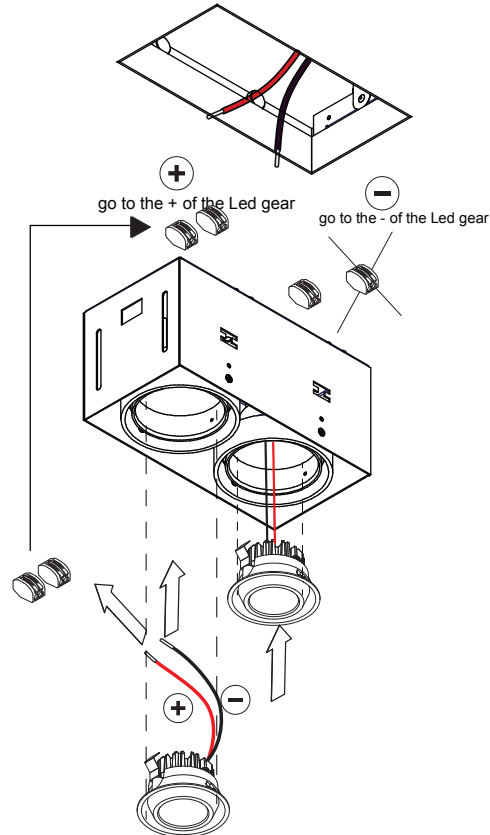

Mini multiple trimless for 2x LED GE

131311XX

1 CEILING

can be used with :
10460230 Mini-multiple trimless 2 recessed frame

Conbox always with recessed frame
art.10440230

2

can be used with :
12534002 Mounting kit for Mmultt BI
12534009 Mounting kit for Mmultt Whstr

Don't connect the gear to 230V before the LEDs are connected to the gear!

3

4

MUST BE USED WITH

14070002	M LED MOD 70 2,7KS GE BI
14070009	M LED MOD 70 2,7KS GE WhStr
14070102	M LED MOD 70 2,7KM GE BI
14070109	M LED MOD 70 2,7KM GE WhStr
14070202	M LED MOD 70 2,7KF GE BI
14070209	M LED MOD 70 2,7KF GE WhStr
14070302	M LED MOD 70 3KS GE BI
14070309	M LED MOD 70 3KS GE WhStr
14070402	M LED MOD 70 3KM GE BI
14070409	M LED MOD 70 3KM GE WhStr
14070502	M LED MOD 70 3KF GE BI
14070509	M LED MOD 70 3KF GE WhStr
14070602	M LED MOD 70 4KS GE BI
14070609	M LED MOD 70 4KS GE WhStr
14070702	M LED MOD 70 4KM GE BI
14070709	M LED MOD 70 4KM GE WhStr
14070802	M LED MOD 70 4KF GE BI
14070809	M LED MOD 70 4KF GE WhStr