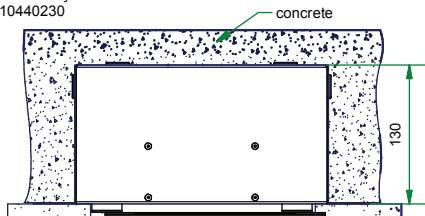

Mini multiple trimless for 2x LED GE

131311XX

1 CEILING

can be used with :
10460230 Mini-multiple trimless 2 recessed frame

Conbox always with recessed frame
art.10440230

2

can be used with :
12534002 Mounting kit for Mmultt BI
12534009 Mounting kit for Mmultt Whstr