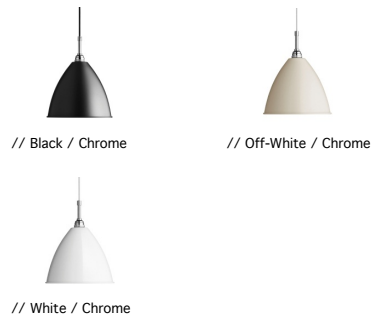

BESTLITE BL9M // PENDANT, EU MODEL

Designed by Robert Dudley Best

PRODUCT

COLOURS

Item no.: 001-0913X
+ style code

DESCRIPTION

Bestlite has been in continuous production since 1930. Robert Dudley Best created Bestlite design. He was highly influenced by the Bauhaus. In the past 80 years, people appreciated the lamps and it decorates many homes, hotels and restaurants worldwide. Loved by architects, designers and design aficionados throughout its 80-year history, today, Bestlite enjoys global iconic status.

VERSION - BESTLITE PENDANT LAMP BL9M

Shade: Black, White or Off-White - Powder coated aluminium
Ceiling cup: Chromed steel

RAL codes are indicative.

- Fabric wire - Black:
- Black / White inside // RAL 9004 / RAL 9003 // Gloss level 20 / Gloss level 20
- Fabric wire - Off-White:
- Off-White / White inside // RAL 1015 / RAL 9003 // Gloss level 20 / Gloss level 20
- Fabric wire - White:
- White / White inside // RAL 9003 / RAL 9003 // Gloss level 20 / Gloss level 20

Please contact us for other colours or finishes.

VERSION

Order item - look for part number in the pricelist.

Series contains the following:

BL9S, BL9M, BL9L, BL9XL

FACTS

MEASUREMENT - L X W X H MM

Lamp rosette height: 35 mm
Lamp rosette diameter: Ø120 mm
Shade height: 180 mm
Shade diameter: Ø210 mm
Cord - total length w/sw: App. 2500 mm
Cord - exposed out of lamp: App. 1980 mm

WEIGHT ITEM - LAMP INCL. WIRE
535 g

PACKAGING TYPE

White cardboard box w/ 5ply corrugated

PACKAGING MEASUREMENT - L X W X H CM
L:26 x W:40 x H:34 cm

WEIGHT PACKAGING - MATERIAL TYPE

- Bestlite brochure 120 x 170 mm: 66,5 g
- Paper Egg crate: 456,5 g
- Umbraco key: 5 g
- PE polybag: 1 g
- PE polybag: 60 g
- Cardboard inside: 38 g
- Cardboard outside: 532 g

WEIGHT PACKAGING - TOTAL
1629 g

NUMBER OF PARCELS

1 pcs.

LIGHT SOURCE: