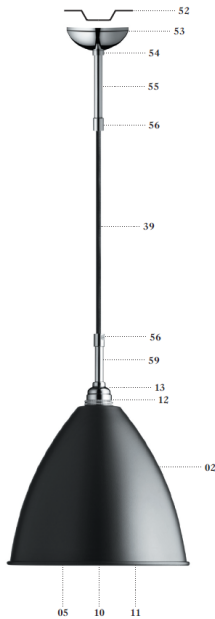

BESTLITE BL9M // PENDANT, EU MODEL
Designed by Robert Dudley Best

CLEANING AND MAINTENANCE

Use a soft damp cloth when cleaning your Bestlite lamp. Do not use household cleaners.

ACCESSORIES

-

ENVIRONMENT

-

TESTS

-

CERTIFICATION AND LABELS

CE-CERTIFIED