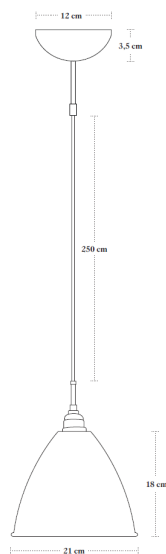

VERSION

Order item - look for part number in the pricelist.

Series contains the following:

BL9S, BL9M, BL9L, BL9XL