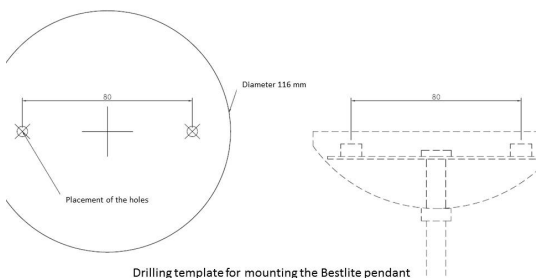

INSTALLATION INSTRUCTIONS

Drilling template for mounting the Bestlite pendant