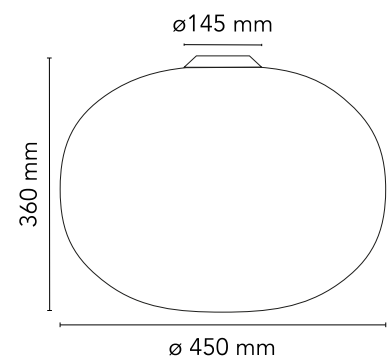

FLOS

F3028000 White

Glo-Ball Ceiling 2

Designed by Jasper Morrison, 1999

Halogen - 150W

Ceiling mounted lamp providing diffused light. Diffuser consisting of an externally acidetched, hand blown, flashed opaline glass and of a die-cast aluminum threaded ring nut with alodine plating finish. 30% fiberglass reinforced injection-molded polyamide ceiling fitting; gray painted die-cast aluminum diffuser support.

Are you a professional and your project needs consulting and support?

[BOOK AN APPOINTMENT](#)