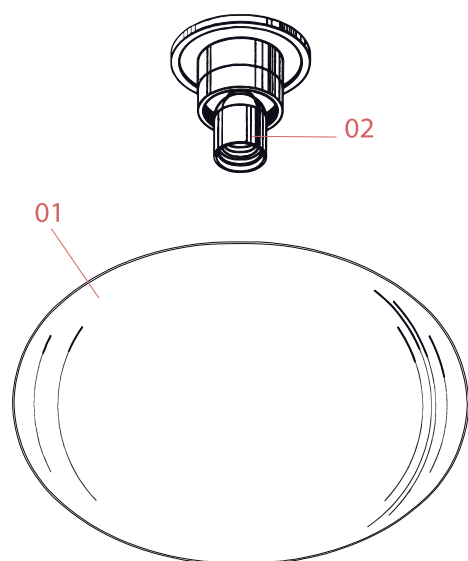

FLOS

F3028000 White

Glo-Ball Ceiling 2

Designed by Jasper Morrison, 1999

Halogen - 150W

Ceiling mounted lamp providing diffused light. Diffuser consisting of an externally acidetched, hand blown, flashed opaline glass and of a die-cast aluminum threaded ring nut with alodine plating finish. 30% fiberglass reinforced injection-molded polyamide ceiling fitting; gray painted die-cast aluminum diffuser support.

Physical

Colour	White
Length (mm)	450
Net weight (kg)	3.77
Package height (mm)	0
Package width (mm)	0
Package length (mm)	0
Package volume (m3)	0.13
IP internal	40

Download

[Mounting instructions](#)  PDF

RF26259

LED Lamp 18W E27 2700K
Dimmable

NOT INCLUDED

RF26258

LED Lamp 18W E27 3000K T38
Dimmable

Spare Parts

- | | | |
|-----|--|-----------|
| 01. | Glo-Ball 2 opal diffuser. Grey
Base | F3055061 |
| 02. | New version lamp holder | RF2500200 |