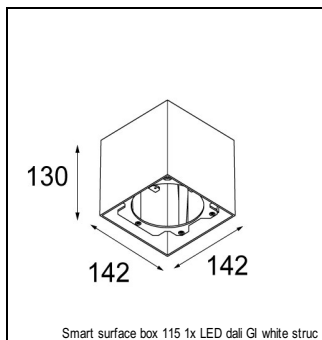

SMART LOTIS 115 ADJUSTABLE LED GE

ACCESSORIES

HUE-DEVICE

70008054	HUE SENSOR
70000152	HUE DIMMER SWITCH
70000615	HUE TAP SWITCH

HUE-BRIDGE

70000616	HUE BRIDGE EU
70000617	HUE BRIDGE UK

CONBOX

10889830	CONBOX 190X192X130X256

GYPKIT

12290530	GYPKIT 190X190 - Ø108

RECESSED-FRAME

12810230	RECESSED RING Ø127 H100

SURFACE-BOX

12801109	SMART SURFACE BOX 115 2X LED 1-10V/PUSHDIM GI WHITE STRUC
12801132	SMART SURFACE BOX 115 2X LED 1-10V/PUSHDIM GI BLACK STRUC
12801009	SMART SURFACE BOX 115 2X LED TRE DIM GI WHITE STRUC
12801032	SMART SURFACE BOX 115 2X LED TRE DIM GI BLACK STRUC
12800209	SMART SURFACE BOX 115 1X LED DALI GI WHITE STRUC
12800232	SMART SURFACE BOX 115 1X LED DALI GI BLACK STRUC
12800109	SMART SURFACE BOX 115 1X LED 1-10V/PUSHDIM GI WHITE STRUC
12800132	SMART SURFACE BOX 115 1X LED 1-10V/PUSHDIM GI BLACK STRUC
12801209	SMART SURFACE BOX 115 2X LED DALI GI WHITE STRUC
12801232	SMART SURFACE BOX 115 2X LED DALI GI BLACK STRUC
12800009	SMART SURFACE BOX 115 1X LED TRE DIM GI WHITE STRUC
12800032	SMART SURFACE BOX 115 1X LED TRE DIM GI BLACK STRUC

MASK

12810432 SMART MASK 115 2X BLACK STRUC

ACCESSORIES

MASK

12810146	SMART MASK 115 2X GOLD
12810032	SMART MASK 115 1X BLACK STRUC
12810009	SMART MASK 115 1X WHITE STRUC
12810046	SMART MASK 115 1X GOLD

SURFACE-TUBED

13140109	SMART SURFACE TUBED 115 LED TRE DIM GI WHITE STRUC
13140132	SMART SURFACE TUBED 115 LED TRE DIM GI BLACK STRUC
13140124	SMART SURFACE TUBED 115 LED TRE DIM GI BRUSHED ALU
13140209	SMART SURFACE TUBED 115 LED 1-10V/PUSHDIM GI WHITE STRUC
13140232	SMART SURFACE TUBED 115 LED 1-10V/PUSHDIM GI BLACK STRUC
13140224	SMART SURFACE TUBED 115 LED 1-10V/PUSHDIM GI BRUSHED ALU
13140309	SMART SURFACE TUBED 115 LED DALI GI WHITE STRUC
13140332	SMART SURFACE TUBED 115 LED DALI GI BLACK STRUC
13140324	SMART SURFACE TUBED 115 LED DALI GI BRUSHED ALU
13140409	SMART SURFACE TUBED 115 LED GE WHITE STRUC
13140432	SMART SURFACE TUBED 115 LED GE BLACK STRUC
13141109	SMART SURFACE TUBED SUSPENSION 115 LED TRE DIM GI WHITE STRUC
13141132	SMART SURFACE TUBED SUSPENSION 115 LED TRE DIM GI BLACK STRUC
13141124	SMART SURFACE TUBED SUSPENSION 115 LED TRE DIM GI BRUSHED ALU
13141209	SMART SURFACE TUBED SUSPENSION 115 LED 1-10V/PUSHDIM GI WHITE STRUC
13141232	SMART SURFACE TUBED SUSPENSION 115 LED 1-10V/PUSHDIM GI BLACK STRUC
13141224	SMART SURFACE TUBED SUSPENSION 115 LED 1-10V/PUSHDIM GI BRUSHED ALU
13141309	SMART SURFACE TUBED SUSPENSION 115 LED DALI GI WHITE STRUC
13141332	SMART SURFACE TUBED SUSPENSION 115 LED DALI GI BLACK STRUC
13141324	SMART SURFACE TUBED SUSPENSION 115 LED DALI GI BRUSHED ALU
13141409	SMART SURFACE TUBED SUSPENSION 115 LED GE WHITE STRUC
13141432	SMART SURFACE TUBED SUSPENSION 115 LED GE BLACK STRUC

SMART-BALL

11571009	SMART BALL SUSPENSION 115 GE WHITE STRUC
11571032	SMART BALL SUSPENSION 115 GE BLACK STRUC
11571109	SMART BALL SUSPENSION 115 TRE DIM GI WHITE STRUC
11571132	SMART BALL SUSPENSION 115 TRE DIM GI BLACK STRUC
11571209	SMART BALL SUSPENSION 115 1-10V/PUSHDIM GI WHITE STRUC