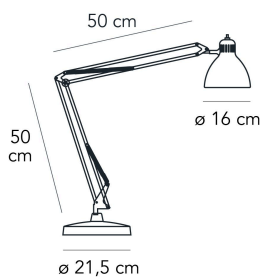

Table lamp with direct light not dimmable. Rotating on/off switch placed on the diffuser head. Adjustable base and body made of chromed metal. Black power cable and plug. Plug-in power supply with interchangeable plugs (UK- USA- UE- CHN). Integrated led.