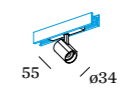

CENO on track

48V SYSTEM

1.0

LED 6W | 48V | COB 3-step
aluminium powder coated
PC adapter

0.11kg IP20 0.3-1° 35°
90° 355°

non dim

	CODE
	166562W_
	166562B_
	166562K_

DALI dim