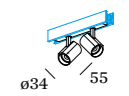

CENO on track

48V SYSTEM

1.0

LED 6W | 48V | COB 3-step
aluminium powder coated
PC adapter

0.11kg IP20 0.3-1° 35°
90° 355°

non dim

	CODE
	166562W_
	166562B_
	166562K_

DALI dim