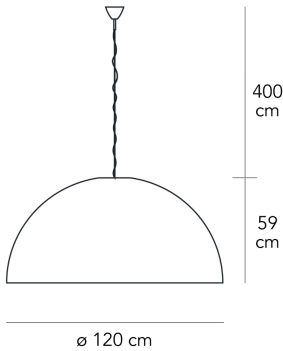

AVICO SMALL

Charles Williams, 2006

Big-impact suspension lamp, spectacular thanks to its large sizes, available in 120 and 160 centimetre diameters. Diffuser in silver and gold on request. Available separately a bottom disc that covers and hides the light sources.

Suspension lamp with diffused and dimmable light. Chromed metal frame. Polyethylene diffuser. Polycarbonate locking disc with telescopic stem and anchor cap available separately as optional. Steel suspension cable. Blue fabric power cable. Ceiling rose made of thermoplastic and metallic material. Bulb not included.