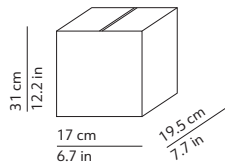

### PACKAGING / IMBALLO

Volume: 0.010 m<sup>3</sup> / 0.363 ft<sup>3</sup>  
Gross weight: 2.34 kg / 5.15 lbs