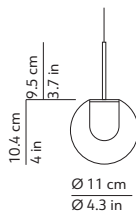

### CODES AND DIMENSIONS / CODICI E DIMENSIONI

### PACKAGING / IMBALLO

Volume: 0.010 m<sup>3</sup> / 0.363 ft<sup>3</sup>  
Gross weight: 2.34 kg / 5.15 lbs

#### DEW 3

0451293EU

Volume: 0.025 m<sup>3</sup> / 0.875 ft<sup>3</sup>  
Gross weight: 6.72 kg / 14.78 lbs