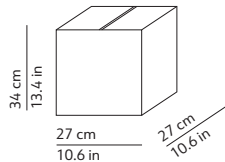

### PACKAGING / IMBALLO

Volume: 0.010 m<sup>3</sup> / 0.363 ft<sup>3</sup>  
Gross weight: 2.34 kg / 5.15 lbs

#### DEW 3

0451293EU

Volume: 0.025 m<sup>3</sup> / 0.875 ft<sup>3</sup>  
Gross weight: 6.72 kg / 14.78 lbs