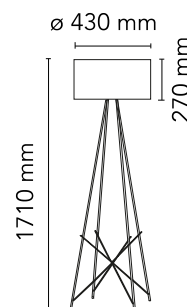

FLOS

F5920020 Glass

Ray Floor 2

Designed by Rodolfo Dordoni, 2006

Halogen - 250W

Floor lamp providing diffused lighting. Steel tube structure, welded, brushed and chrome-plated. Diffuser support in die-cast, polished and chrome-plated Zamak alloy. Injection-molded PA6 (nylon) lamp-cover. Color: white. Injection-molded PC (polycarbonate) inner diffuser. Color: 3% opal. Injection-molded elastic PVC (polyvinylchloride) feet. Lathe-shaped aluminum diffusers, painted white on the inside, and shiny white or black on the outside or gray-colored, blown and overlaid glass with glossy external finish. On the cable there is the electronic dimmer which allows the regulation of light brightness.

Physical

Colour	Glass
Length (mm)	430
Cord length (mm)	1900
Net weight (kg)	9.1
Package height (mm)	0
Package width (mm)	0
Package length (mm)	0
Package volume (m3)	0.44
IP internal	20

Download

[Mounting instructions](#)  PDF