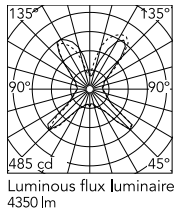

Physical

Colour	Glass
Length (mm)	430
Cord length (mm)	1900
Net weight (kg)	9.1
Package height (mm)	0
Package width (mm)	0
Package length (mm)	0
Package volume (m3)	0.44
IP internal	20

Download

[Mounting instructions](#)  PDF

[Spare Parts](#)  PDF

Photometric Files

[LDT / IES](#)  LDT

Technical Drawings

[2D](#)  ZIP

[3D](#)  ZIP

IP
20

Schematic light drawing