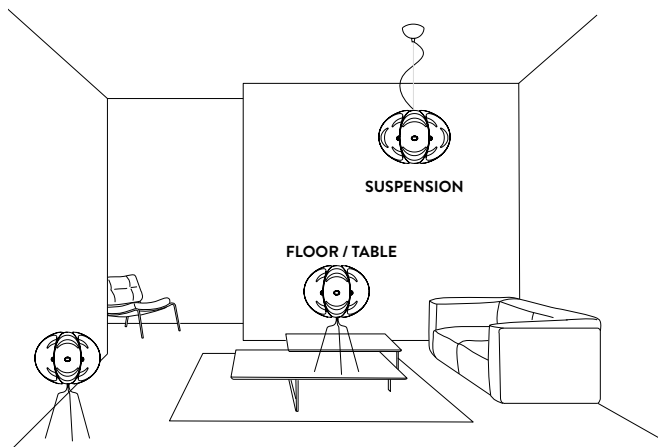

PRODOTTI	MISURE	COLORI	CODICI
SUSPENSION Bulbs E14: 8 X 15W max IBC/C Made of: Cristalflex® Weight: net Kg 2,35 - gross Kg 4 Package: 55 x 56 x h. 45 cm		FUMÉ	ATLSS00FUM01T000000EU
FLOOR - TABLE LAMP Bulbs E14: 8 X 15W max IBC/C Made of: Cristalflex® With: Stainless steel structure Weight: net Kg 3,6 - gross Kg 7,4 Package: 60 x 60 x h. 62 cm		FUMÉ	ATLTM00FUM000000000EU

CANOPY DETAILS

ATLANTE SUSPENSION

Ø 12 cm x h. 6 cm (Ø 4-3/4" x h. 2-1/4")

6m. cable kit must be ordered with lamp purchase

Kit Cavi da 6m da richiedere tassativamente in fase di ordine

Multiple installation kit on request

Kit di installazione multipla su richiesta

ATLANTE ENTIRE COLLECTION

FINISHES