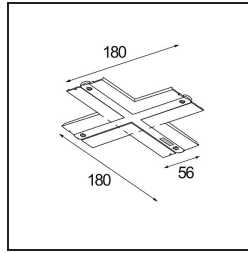

Date _____
Customer _____
Project _____
Type _____

Track recessed coverplate 90° dali white

Specifications

Material	14210401
Lamp Included	No
Number of Light Sources	0
IP Rating	20
Glow wire rating (°C)	960
Dimming Protocol	DALI
Indoor/Outdoor	Indoor
Adjustability	Not Applicable
Primary Colour & Primary Finish	White,
Gross weight (g)	34.0