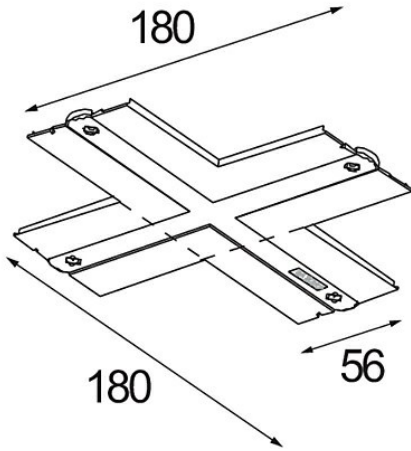

Date _____
Customer _____
Project _____
Type _____

Track recessed coverplate 90° dali white

Specifications

Material	14210401
Lamp Included	No
Number of Light Sources	0
IP Rating	20
Glow wire rating (°C)	960
Dimming Protocol	DALI
Indoor/Outdoor	Indoor
Adjustability	Not Applicable
Primary Colour & Primary Finish	White,
Gross weight (g)	34.0