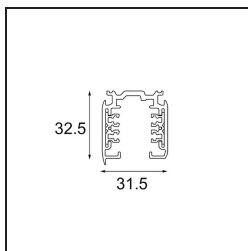

Date _____
Customer _____
Project _____
Type _____

Track surface profile 2m dali white shiny

Specifications

Material	14210101
Lamp Included	No
Number of Light Sources	0
Input Voltage	230V
Electrical Class	I
IP Rating	20
Glow wire rating (°C)	960
Dimming Protocol	DALI
Indoor/Outdoor	Indoor
Application	Ceiling, Wall
Mounting	Surface
Adjustability	Not Applicable
Primary Colour & Primary Finish	White,
Gross weight (g)	2878.0

Specifications