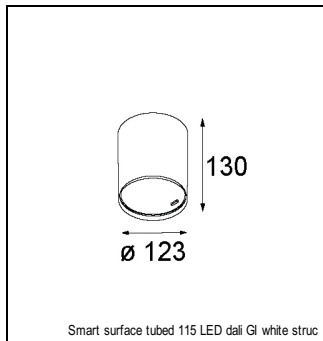

13140309	SMART SURFACE TUBED 115 LED DALI GI WHITE STRUC
13140332	SMART SURFACE TUBED 115 LED DALI GI BLACK STRUC
13140324	SMART SURFACE TUBED 115 LED DALI GI BRUSHED ALU
13140209	SMART SURFACE TUBED 115 LED 1-10V/PUSHDIM GI WHITE STRUC
13140232	SMART SURFACE TUBED 115 LED 1-10V/PUSHDIM GI BLACK STRUC
13140224	SMART SURFACE TUBED 115 LED 1-10V/PUSHDIM GI BRUSHED ALU
13140109	SMART SURFACE TUBED 115 LED TRE DIM GI WHITE STRUC
13140132	SMART SURFACE TUBED 115 LED TRE DIM GI BLACK STRUC
13140124	SMART SURFACE TUBED 115 LED TRE DIM GI BRUSHED ALU
13140409	SMART SURFACE TUBED 115 LED GE WHITE STRUC
13140432	SMART SURFACE TUBED 115 LED GE BLACK STRUC
13141309	SMART SURFACE TUBED SUSPENSION 115 LED DALI GI WHITE STRUC
13141332	SMART SURFACE TUBED SUSPENSION 115 LED DALI GI BLACK STRUC
13141324	SMART SURFACE TUBED SUSPENSION 115 LED DALI GI BRUSHED ALU
13141209	SMART SURFACE TUBED SUSPENSION 115 LED 1-10V/PUSHDIM GI WHITE STRUC
13141232	SMART SURFACE TUBED SUSPENSION 115 LED 1-10V/PUSHDIM GI BLACK STRUC
13141224	SMART SURFACE TUBED SUSPENSION 115 LED 1-10V/PUSHDIM GI BRUSHED ALU
13141109	SMART SURFACE TUBED SUSPENSION 115 LED TRE DIM GI WHITE STRUC
13141132	SMART SURFACE TUBED SUSPENSION 115 LED TRE DIM GI BLACK STRUC
13141124	SMART SURFACE TUBED SUSPENSION 115 LED TRE DIM GI BRUSHED ALU
13141409	SMART SURFACE TUBED SUSPENSION 115 LED GE WHITE STRUC
13141432	SMART SURFACE TUBED SUSPENSION 115 LED GE BLACK STRUC