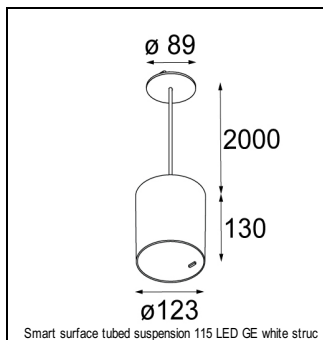

13140309	SMART SURFACE TUBED 115 LED DALI GI WHITE STRUC
13140332	SMART SURFACE TUBED 115 LED DALI GI BLACK STRUC
13140324	SMART SURFACE TUBED 115 LED DALI GI BRUSHED ALU
13140209	SMART SURFACE TUBED 115 LED 1-10V/PUSHDIM GI WHITE STRUC
13140232	SMART SURFACE TUBED 115 LED 1-10V/PUSHDIM GI BLACK STRUC
13140224	SMART SURFACE TUBED 115 LED 1-10V/PUSHDIM GI BRUSHED ALU
13140109	SMART SURFACE TUBED 115 LED TRE DIM GI WHITE STRUC
13140132	SMART SURFACE TUBED 115 LED TRE DIM GI BLACK STRUC
13140124	SMART SURFACE TUBED 115 LED TRE DIM GI BRUSHED ALU
13140409	SMART SURFACE TUBED 115 LED GE WHITE STRUC
13140432	SMART SURFACE TUBED 115 LED GE BLACK STRUC
13141309	SMART SURFACE TUBED SUSPENSION 115 LED DALI GI WHITE STRUC
13141332	SMART SURFACE TUBED SUSPENSION 115 LED DALI GI BLACK STRUC
13141324	SMART SURFACE TUBED SUSPENSION 115 LED DALI GI BRUSHED ALU
13141209	SMART SURFACE TUBED SUSPENSION 115 LED 1-10V/PUSHDIM GI WHITE STRUC
13141232	SMART SURFACE TUBED SUSPENSION 115 LED 1-10V/PUSHDIM GI BLACK STRUC
13141224	SMART SURFACE TUBED SUSPENSION 115 LED 1-10V/PUSHDIM GI BRUSHED ALU
13141109	SMART SURFACE TUBED SUSPENSION 115 LED TRE DIM GI WHITE STRUC
13141132	SMART SURFACE TUBED SUSPENSION 115 LED TRE DIM GI BLACK STRUC
13141124	SMART SURFACE TUBED SUSPENSION 115 LED TRE DIM GI BRUSHED ALU
13141409	SMART SURFACE TUBED SUSPENSION 115 LED GE WHITE STRUC
13141432	SMART SURFACE TUBED SUSPENSION 115 LED GE BLACK STRUC