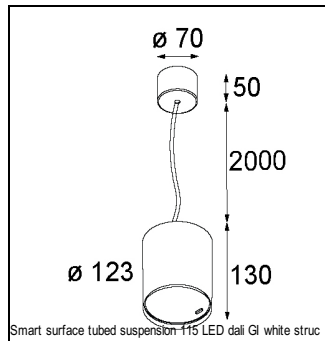

13140309	SMART SURFACE TUBED 115 LED DALI GI WHITE STRUC
13140332	SMART SURFACE TUBED 115 LED DALI GI BLACK STRUC
13140324	SMART SURFACE TUBED 115 LED DALI GI BRUSHED ALU
13140209	SMART SURFACE TUBED 115 LED 1-10V/PUSHDIM GI WHITE STRUC
13140232	SMART SURFACE TUBED 115 LED 1-10V/PUSHDIM GI BLACK STRUC
13140224	SMART SURFACE TUBED 115 LED 1-10V/PUSHDIM GI BRUSHED ALU
13140109	SMART SURFACE TUBED 115 LED TRE DIM GI WHITE STRUC
13140132	SMART SURFACE TUBED 115 LED TRE DIM GI BLACK STRUC
13140124	SMART SURFACE TUBED 115 LED TRE DIM GI BRUSHED ALU
13140409	SMART SURFACE TUBED 115 LED GE WHITE STRUC
13140432	SMART SURFACE TUBED 115 LED GE BLACK STRUC
13141309	SMART SURFACE TUBED SUSPENSION 115 LED DALI GI WHITE STRUC
13141332	SMART SURFACE TUBED SUSPENSION 115 LED DALI GI BLACK STRUC
13141324	SMART SURFACE TUBED SUSPENSION 115 LED DALI GI BRUSHED ALU
13141209	SMART SURFACE TUBED SUSPENSION 115 LED 1-10V/PUSHDIM GI WHITE STRUC
13141232	SMART SURFACE TUBED SUSPENSION 115 LED 1-10V/PUSHDIM GI BLACK STRUC
13141224	SMART SURFACE TUBED SUSPENSION 115 LED 1-10V/PUSHDIM GI BRUSHED ALU
13141109	SMART SURFACE TUBED SUSPENSION 115 LED TRE DIM GI WHITE STRUC
13141132	SMART SURFACE TUBED SUSPENSION 115 LED TRE DIM GI BLACK STRUC
13141124	SMART SURFACE TUBED SUSPENSION 115 LED TRE DIM GI BRUSHED ALU
13141409	SMART SURFACE TUBED SUSPENSION 115 LED GE WHITE STRUC
13141432	SMART SURFACE TUBED SUSPENSION 115 LED GE BLACK STRUC