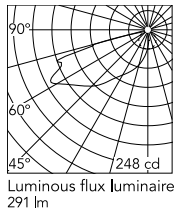

Schematic light drawing

Photometric

Lighting type	Direct
Light distribution	Asymmetric
CCT (K)	2700
CRI>	80

Electrical

Insulation class	I
Frequency (Hz)	50-60
Main voltage (Vac)	220-240
Driver	Integrated
Dimmable	No
Dimming type	Non Dimmable
Emergency type	No

Ecodesign and Energy Labelling

This product contains a light source of energy efficiency class E

Replaceable (LED only) light source by a professional

Replaceable control gear by a professional