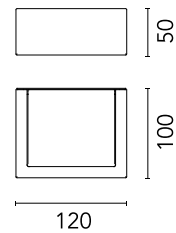

FLOS

F015B22A006 Grey

Mile Wall 1 Washer Down NEW

Designed by Antonio Citterio

LED - Power LED - 4.9W - 291lm - 2700K - CRI> 80

LED light source included. Integrated 220-240V ON/OFF electrical power. Equipped with double cable gland for electrical connection.

Are you a professional and your project needs consulting and support?

[BOOK AN APPOINTMENT](#)

Main specifications

Mounting	Wall
Environments	Outdoor wet location
LED type	Power LED
Lamp category	LED
Number of heads	1
Power (W)	4.9
System flux (lm)	291

Physical

Colour	Grey
Orientation	Fixed
Net weight (kg)	0.5
IP internal	65

Download

[Mounting instructions](#) ZIP

Photometric Files

[LDT / IES](#) ZIP

Technical Drawings

[2D](#) ZIP