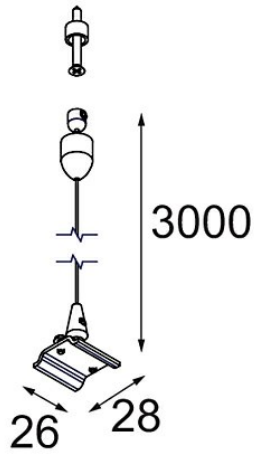

Date \_\_\_\_\_  
Customer \_\_\_\_\_  
Project \_\_\_\_\_  
Type \_\_\_\_\_

*Suspension kit track 3m black*

**Specifications**

Material	11241802
Lamp Included	No
Number of Light Sources	0
IP Rating	20
Glow wire rating (°C)	960
Indoor/Outdoor	Indoor
Application	Ceiling
Mounting	Suspended
Adjustability	Not Applicable
Primary Colour & Primary Finish	Black,
Gross weight (g)	90.0