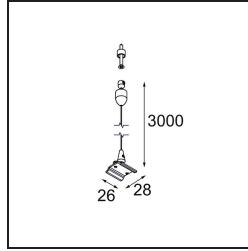

Date \_\_\_\_\_  
Customer \_\_\_\_\_  
Project \_\_\_\_\_  
Type \_\_\_\_\_

*Suspension kit track 3m black*

**Specifications**

Material	11241802
Lamp Included	No
Number of Light Sources	0
IP Rating	20
Glow wire rating (°C)	960
Indoor/Outdoor	Indoor
Application	Ceiling
Mounting	Suspended
Adjustability	Not Applicable
Primary Colour & Primary Finish	Black,
Gross weight (g)	90.0