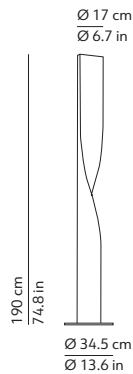

### CODES AND DIMENSIONS / CODICI E DIMENSIONI

K155060B  
K155060N  
K155060T  
K155060R

### PACKAGING / IMBALLO

Structure  
Volume: 0.129 m<sup>3</sup> / 4.548 ft<sup>3</sup>  
Gross weight: 12.54 kg / 27.59 lbs

Base  
Volume: 0.006 m<sup>3</sup> / 0.203 ft<sup>3</sup>  
Gross weight: 6.32 kg / 13.90 lbs