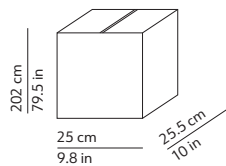

### PACKAGING / IMBALLO

Structure  
Volume: 0.129 m<sup>3</sup> / 4.548 ft<sup>3</sup>  
Gross weight: 12.54 kg / 27.59 lbs

Base  
Volume: 0.006 m<sup>3</sup> / 0.203 ft<sup>3</sup>  
Gross weight: 6.32 kg / 13.90 lbs