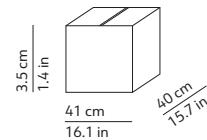

### CODES AND DIMENSIONS / CODICI E DIMENSIONI

K155060B  
K155060N  
K155060T  
K155060R

### PACKAGING / IMBALLO

Structure  
Volume: 0.129 m<sup>3</sup> / 4.548 ft<sup>3</sup>  
Gross weight: 12.54 kg / 27.59 lbs

Base  
Volume: 0.006 m<sup>3</sup> / 0.203 ft<sup>3</sup>  
Gross weight: 6.32 kg / 13.90 lbs