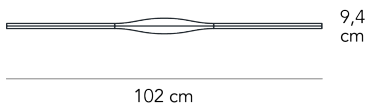

Wall lamp with indirect and dimmable light 1-10 V. Body made of glossy painted and die-cast aluminum. Apex can be installed horizontally or vertically.

MADE IN
IT

DIMMER
Dimmable

CERTIFICATIONS
CE **IP20**

COLOR

MATERIAL DESCRIPTION
metal

COLOR DESCRIPTION SKU
black

GROUP TENSION
Integrated Led

ENERGY CLASS
A++ >> A

RECOMMENDED SOURCE
LED 2x7W (3000K, CRI>80, 2x900Lm)

SKU
F431145200NELE