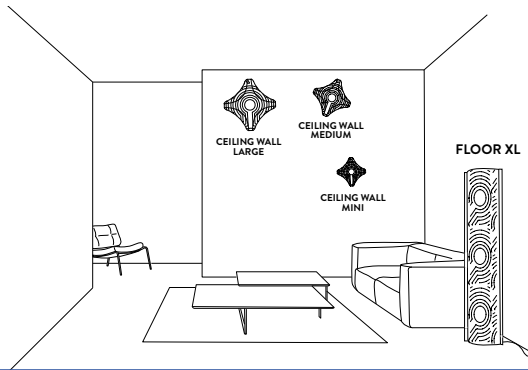

PRODUCT / PRODOTTO	DIMENSIONS / MISURE	COLOUR / COLORE	CODE / CODICE
FLOOR LAMP Bulbs E27: 3 X 12W LED Filament Dimmable with: Dimmable bulbs Made of: Opalflex® With: Dimmer Included Alluminium profiles Weight: net Kg 2,80 - gross Kg 6,00 Package: 37 x 28 x h. 168 cm		☐ WHITE	TUBFXL0VEN00000000EU
CEILING WALL LARGE Bulbs E27: 4 X 12W LED Filament Dimmable with: Dimmable bulbs Made of: Opalflex® With: MagneticSystem® Weight: net Kg 3,00 - gross Kg 5,50 Package: 80 x 80 x h. 25 cm		☐ WHITE	VENCL00WHT00000000EU
CEILING WALL MEDIUM Bulbs E27: 3 X 12W LED Filament Dimmable with: Dimmable bulbs Made of: Opalflex® With: MagneticSystem® Weight: net Kg 2,00 - gross Kg 3,00 Package: 54,5 x 14 x h. 56 cm		☐ WHITE	VENCM00WHT00000000EU
CEILING WALL SMALL Bulbs E27: 2 X 12W LED Filament Dimmable with: Dimmable bulbs Made of: Opalflex® With: MagneticSystem® Weight: net Kg 0,60 - gross Kg 1,00 Package: 39 x 36 x h. 9,5 cm		☐ WHITE	VENCS00WHT00000000EU

VENTI ENTIRE COLLECTION

FINISHES