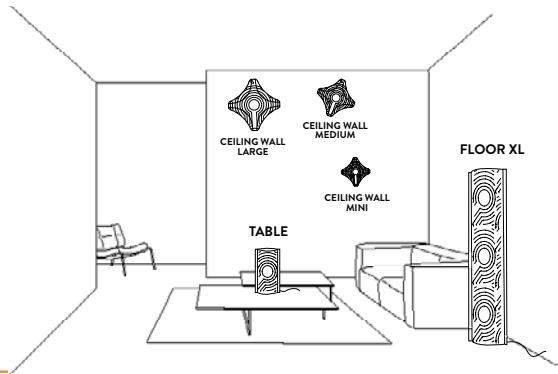

PRODUCT	DIMENSIONS	COLOUR	CODE
FLOOR LAMP Bulbs E26: 3 X 12W LED Filament Dimmable with: Dimmable bulbs Made of: Opalflex® With: Dimmer Included Alluminium profiles Weight: net 6 - gross 13,2 lb Package: 11 x 14,57 x h.66,14 “		☐ WHITE	TUBFXL0VEN00000000US
CEILING WALL LAMP L Bulbs E26: 4 X 12W LED Filament Dimmable with: Dimmable bulbs Made of: Opalflex® With: Bayonet Mount Weight: net 5,5 - gross 12,1 lb Package: 31,5 x 31,5 x h.9,84 “		☐ WHITE	VENCL00WHT00000000US
CEILING WALL LAMP M Bulbs E26: 3 X 12W LED Filament Dimmable with: Dimmable bulbs Made of: Opalflex® With: MagneticSystem® Weight: net 3 - gross 6,6 lb Package: 21,5 x 5,51 x h.22,05 “		☐ WHITE	VENCM00WHT00000000US
CEILING WALL LAMP S Bulbs E26: 2 X 12W LED Filament Dimmable with: Dimmable bulbs Made of: Opalflex® With: MagneticSystem® Weight: net 1 - gross 2,2 lb Package: 15 x 14 x h. 3,7”		☐ WHITE	VENCS00WHT00000000US

VENTI ENTIRE COLLECTION

FINISHES