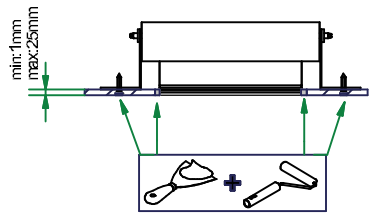

Multiple trimless for 1x LED GE

131710XX

1 CEILING can be used with :
10450130 Multiple trimless 1 recessed frame
hole dimension for recessed frame.

Conbox art.10430130
always with recessed frame