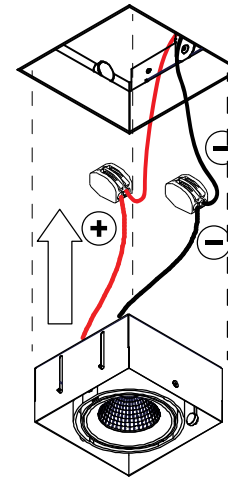

3

rood / red /
rouge / rot /
rojo / rosso /
красный

zwart / black /
noir / schwarz /
negro / nero /
черный