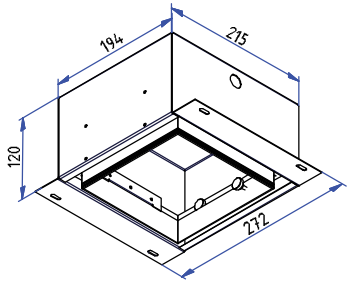

Multiple trimless for 1x LED GE

131710XX

1 CEILING can be used with :
10450130 Multiple trimless 1 recessed frame
hole dimension for recessed frame.

Conbox art.10430130
always with recessed frame