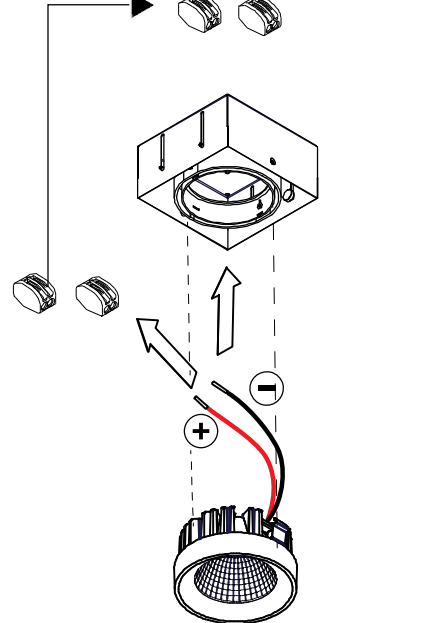

Multiple trimless for 1x LED GE

131710XX

1 CEILING can be used with :
10450130 Multiple trimless 1 recessed frame
hole dimension for recessed frame.

Conbox art.10430130
always with recessed frame

Don't connect the gear to 230V before the LEDs are connected to the gear!

3

rood / red /
rouge / rot /
rojo / rosso /
красный

zwart / black /
noir / schwarz /
negro / nero /
черный

4

CHECK DIP-SWITCHES ON DRIVER

Max:700mA

MUST BE USED WITH

CAN BE USED WITH

Drivers:
see driver matrix - latest version on website
www.supermodular.com or check sales contact