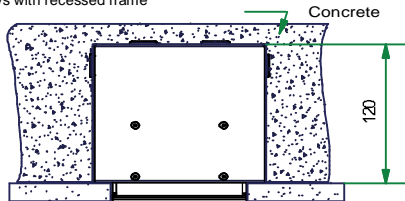

Don't connect the gear to 230V before the LEDs are connected to the gear!