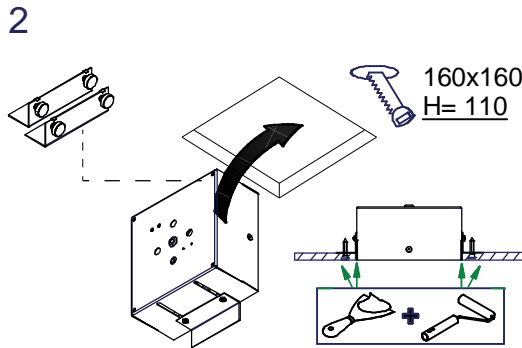

Don't connect the gear to 230V before the LEDs are connected to the gear!