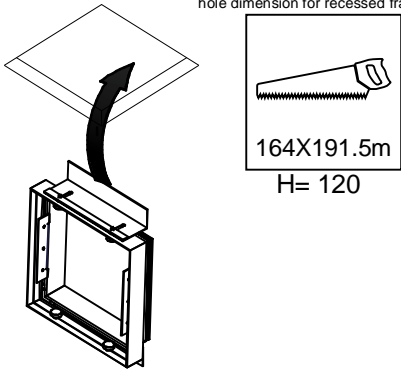

Multiple trimless for 1x LED GE

131710XX

1 CEILING can be used with :
10450130 Multiple trimless 1 recessed frame
hole dimension for recessed frame.

Conbox art.10430130
always with recessed frame