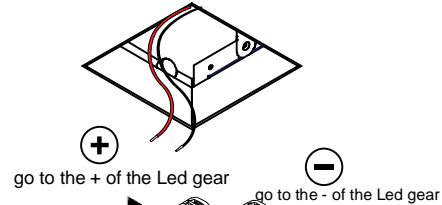

Multiple trimless for 1x LED GE

131710XX

1 CEILING can be used with :
10450130 Multiple trimless 1 recessed frame
hole dimension for recessed frame.

Conbox art.10430130
always with recessed frame

Don't connect the gear to 230V before the LEDs are connected to the gear!

3

rood / red /
rouge / rot /
rojo / rosso /
красный

zwart / black /
noir / schwarz /
negro / nero /
черный

4

CHECK DIP-SWITCHES ON DRIVER

Max:700mA

MUST BE USED WITH

CAN BE USED WITH

Drivers:
see driver matrix - latest version on website
www.supermodular.com or check sales contact