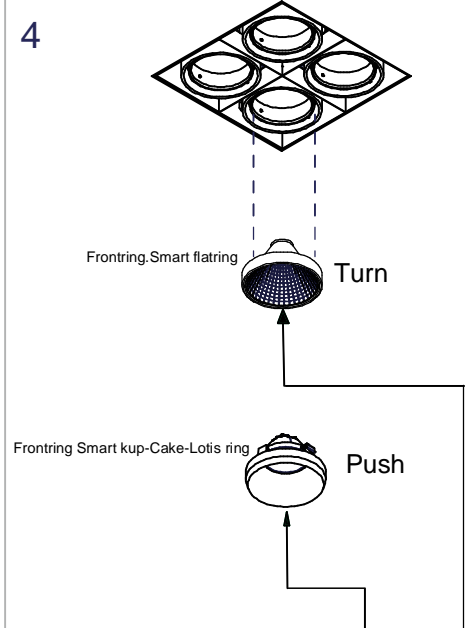

Mini multiple trimless for smartrings 4x LED GE Lamptype : LED

125380XX_125381XX_125382XX

Conbox always with recessed frame art.10440430

The light source contained in this luminaire shall only be replaced by the manufacturer or his service agent or a similar qualified person

CAN BE USED WITH

10440430	Conbox 237x258x130x315	
10460430	Mini-mult trimless 4S0x recessed frame	
10212613	Color filter DIA 70 Red	Only for frontring Smart flat
10212614	Color filter DIA 70 Yellow	
10212616	Color filter DIA 70 Blue	
10212615	Color filter DIA 70 Green	
10212602	Honeycomb DIA 70	
12553002	Frontring Smart flat medium black	
12553006	Frontring Smart flat medium white struc	
12553102	Frontring Smart flat flood black	
12553109	Frontring Smart flat flood white struc	
12553202	Frontring Smart flat spot black	
12553209	Frontring Smart flat spot white struc	
12554202	Frontring Smart cake spot black	
12554209	Frontring Smart cake spot white struc	
12554002	Frontring Smart cake medium Black	
12554009	Frontring Smart cake medium WhStr	
12554102	Frontring Smart cake flood Black	
12554109	Frontring Smart cake flood WhStr	
12555202	Frontring Smart lotis spot black	
12555209	Frontring Smart lotis spot white struc	
12555002	Frontring Smart lotis medium Black	
12555009	Frontring Smart lotis medium WhStr	
12555102	Frontring Smart lotis flood Black	
12555109	Frontring Smart lotis flood WhStr	
12556202	Frontring Smart kup spot black	
12556209	Frontring Smart kup spot white struc	
12556002	Frontring Smart kup medium Black	
12556009	Frontring Smart kup medium WhStr	
12556102	Frontring Smart kup flood Black	
12556109	Frontring Smart kup flood WhStr	