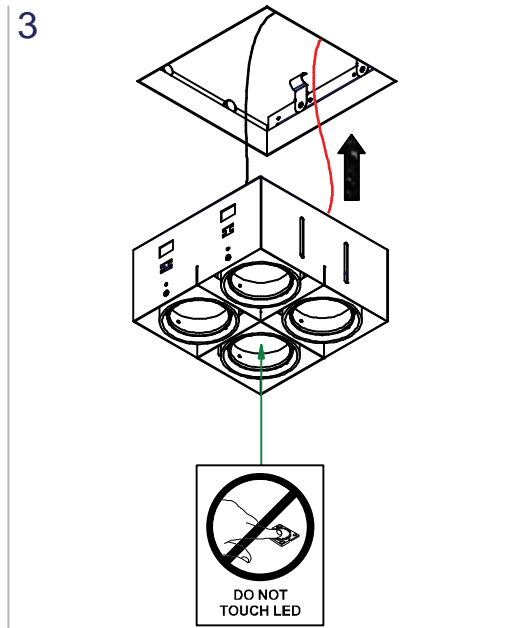

Mini multiple trimless for smartrings 4x LED GE Lamptype : LED

125380XX_125381XX_125382XX

Conbox always with recessed frame art.10440430

The light source contained in this luminaire shall only be replaced by the manufacturer or his service agent or a similar qualified person

CAN BE USED WITH

10440430	Conbox 237x258x130x315	
10460430	Mini-mult trimless 4S0x recessed frame	
10212613	Color filter DIA 70 Red	Only for frontring Smart flat
10212614	Color filter DIA 70 Yellow	
10212616	Color filter DIA 70 Blue	
10212615	Color filter DIA 70 Green	
10212602	Honeycomb DIA 70	
12553002	Frontring Smart flat medium black	
12553006	Frontring Smart flat medium white struc	
12553102	Frontring Smart flat flood black	
12553109	Frontring Smart flat flood white struc	
12553202	Frontring Smart flat spot black	
12553209	Frontring Smart flat spot white struc	
12554202	Frontring Smart cake spot black	
12554209	Frontring Smart cake spot white struc	
12554002	Frontring Smart cake medium Black	
12554009	Frontring Smart cake medium WhStr	
12554102	Frontring Smart cake flood Black	
12554109	Frontring Smart cake flood WhStr	
12555202	Frontring Smart lotis spot black	
12555209	Frontring Smart lotis spot white struc	
12555002	Frontring Smart lotis medium Black	
12555009	Frontring Smart lotis medium WhStr	
12555102	Frontring Smart lotis flood Black	
12555109	Frontring Smart lotis flood WhStr	
12556202	Frontring Smart kup spot black	
12556209	Frontring Smart kup spot white struc	
12556002	Frontring Smart kup medium Black	
12556009	Frontring Smart kup medium WhStr	
12556102	Frontring Smart kup flood Black	
12556109	Frontring Smart kup flood WhStr	