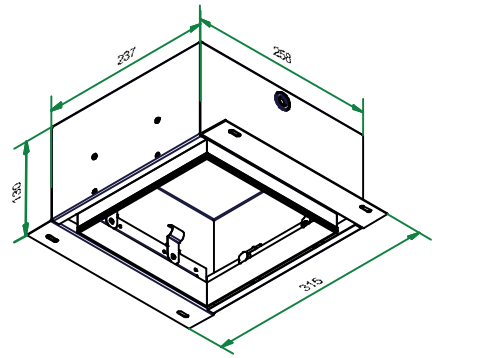

Mini multiple trimless for smartrings 4x LED GE Lamptype : LED

125380XX_125381XX_125382XX

Conbox always with recessed frame art.10440430

The light source contained in this luminaire shall only be replaced by the manufacturer or his service agent or a similar qualified person

CAN BE USED WITH

10440430	Conbox 237x258x130x315	
10460430	Mini-mult trimless 4S0x recessed frame	
10212613	Color filter DIA 70 Red	Only for frontring Smart flat
10212614	Color filter DIA 70 Yellow	
10212616	Color filter DIA 70 Blue	
10212615	Color filter DIA 70 Green	
10212602	Honeycomb DIA 70	
12553002	Frontring Smart flat medium black	
12553006	Frontring Smart flat medium white struc	
12553102	Frontring Smart flat flood black	
12553109	Frontring Smart flat flood white struc	
12553202	Frontring Smart flat spot black	
12553209	Frontring Smart flat spot white struc	
12554202	Frontring Smart cake spot black	
12554209	Frontring Smart cake spot white struc	
12554002	Frontring Smart cake medium Black	
12554009	Frontring Smart cake medium WhStr	
12554102	Frontring Smart cake flood Black	
12554109	Frontring Smart cake flood WhStr	
12555202	Frontring Smart lotis spot black	
12555209	Frontring Smart lotis spot white struc	
12555002	Frontring Smart lotis medium Black	
12555009	Frontring Smart lotis medium WhStr	
12555102	Frontring Smart lotis flood Black	
12555109	Frontring Smart lotis flood WhStr	
12556202	Frontring Smart kup spot black	
12556209	Frontring Smart kup spot white struc	
12556002	Frontring Smart kup medium Black	
12556009	Frontring Smart kup medium WhStr	
12556102	Frontring Smart kup flood Black	
12556109	Frontring Smart kup flood WhStr	