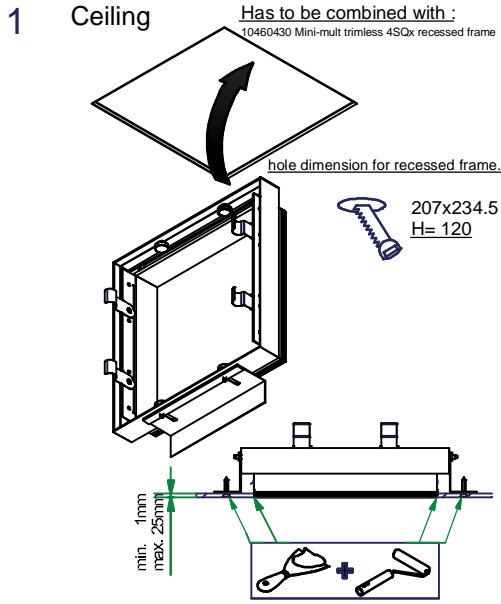

Mini multiple trimless for smartrings 4x LED GE Lamptype : LED

125380XX_125381XX_125382XX

Conbox always with recessed frame art.10440430

The light source contained in this luminaire shall only be replaced by the manufacturer or his service agent or a similar qualified person

CAN BE USED WITH

10440430	Conbox 237x258x130x315	
10460430	Mini-mult trimless 4S0x recessed frame	
10212613	Color filter DIA 70 Red	Only for frontring Smart flat
10212614	Color filter DIA 70 Yellow	
10212616	Color filter DIA 70 Blue	
10212615	Color filter DIA 70 Green	
10212602	Honeycomb DIA 70	
12553002	Frontring Smart flat medium black	
12553006	Frontring Smart flat medium white struc	
12553102	Frontring Smart flat flood black	
12553109	Frontring Smart flat flood white struc	
12553202	Frontring Smart flat spot black	
12553209	Frontring Smart flat spot white struc	
12554202	Frontring Smart cake spot black	
12554209	Frontring Smart cake spot white struc	
12554002	Frontring Smart cake medium Black	
12554009	Frontring Smart cake medium WhStr	
12554102	Frontring Smart cake flood Black	
12554109	Frontring Smart cake flood WhStr	
12555202	Frontring Smart lotis spot black	
12555209	Frontring Smart lotis spot white struc	
12555002	Frontring Smart lotis medium Black	
12555009	Frontring Smart lotis medium WhStr	
12555102	Frontring Smart lotis flood Black	
12555109	Frontring Smart lotis flood WhStr	
12556202	Frontring Smart kup spot black	
12556209	Frontring Smart kup spot white struc	
12556002	Frontring Smart kup medium Black	
12556009	Frontring Smart kup medium WhStr	
12556102	Frontring Smart kup flood Black	
12556109	Frontring Smart kup flood WhStr	