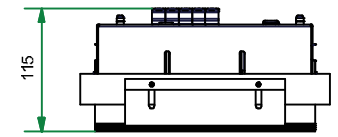

Mini multiple trimless for smartrings 4x LED GE Lamptype : LED

125380XX_125381XX_125382XX

Conbox always with recessed frame art.10440430

The light source contained in this luminaire shall only be replaced by the manufacturer or his service agent or a similar qualified person

CAN BE USED WITH

10440430	Conbox 237x258x130x315	
10460430	Mini-mult trimless 4S0x recessed frame	
10212613	Color filter DIA 70 Red	Only for frontring Smart flat
10212614	Color filter DIA 70 Yellow	
10212616	Color filter DIA 70 Blue	
10212615	Color filter DIA 70 Green	
10212602	Honeycomb DIA 70	
12553002	Frontring Smart flat medium black	
12553006	Frontring Smart flat medium white struc	
12553102	Frontring Smart flat flood black	
12553109	Frontring Smart flat flood white struc	
12553202	Frontring Smart flat spot black	
12553209	Frontring Smart flat spot white struc	
12554202	Frontring Smart cake spot black	
12554209	Frontring Smart cake spot white struc	
12554002	Frontring Smart cake medium Black	
12554009	Frontring Smart cake medium WhStr	
12554102	Frontring Smart cake flood Black	
12554109	Frontring Smart cake flood WhStr	
12555202	Frontring Smart lotis spot black	
12555209	Frontring Smart lotis spot white struc	
12555002	Frontring Smart lotis medium Black	
12555009	Frontring Smart lotis medium WhStr	
12555102	Frontring Smart lotis flood Black	
12555109	Frontring Smart lotis flood WhStr	
12556202	Frontring Smart kup spot black	
12556209	Frontring Smart kup spot white struc	
12556002	Frontring Smart kup medium Black	
12556009	Frontring Smart kup medium WhStr	
12556102	Frontring Smart kup flood Black	
12556109	Frontring Smart kup flood WhStr	