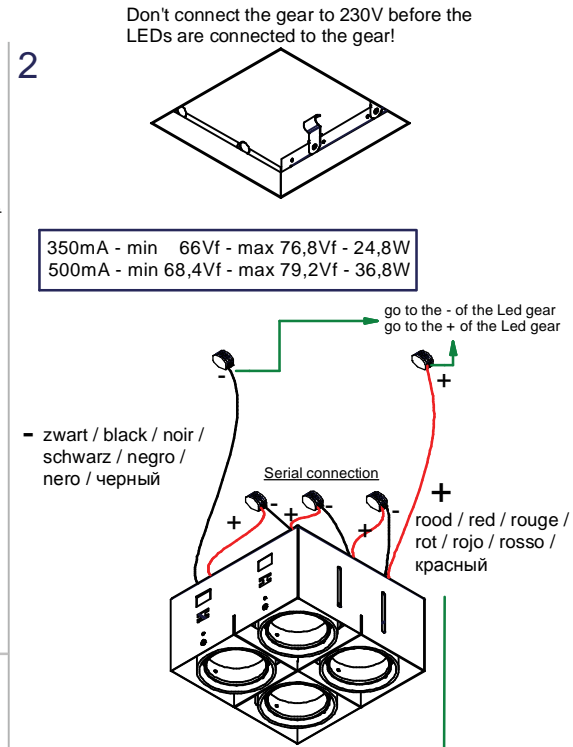

Mini multiple trimless for smartrings 4x LED GE Lamptype : LED

125380XX_125381XX_125382XX

Conbox always with recessed frame art.10440430

The light source contained in this luminaire shall only be replaced by the manufacturer or his service agent or a similar qualified person

CAN BE USED WITH

10440430	Conbox 237x258x130x315	
10460430	Mini-mult trimless 4S0x recessed frame	
10212613	Color filter DIA 70 Red	Only for frontring Smart flat
10212614	Color filter DIA 70 Yellow	
10212616	Color filter DIA 70 Blue	
10212615	Color filter DIA 70 Green	
10212602	Honeycomb DIA 70	
12553002	Frontring Smart flat medium black	
12553006	Frontring Smart flat medium white struc	
12553102	Frontring Smart flat flood black	
12553109	Frontring Smart flat flood white struc	
12553202	Frontring Smart flat spot black	
12553209	Frontring Smart flat spot white struc	
12554202	Frontring Smart cake spot black	
12554209	Frontring Smart cake spot white struc	
12554002	Frontring Smart cake medium Black	
12554009	Frontring Smart cake medium WhStr	
12554102	Frontring Smart cake flood Black	
12554109	Frontring Smart cake flood WhStr	
12555202	Frontring Smart lotis spot black	
12555209	Frontring Smart lotis spot white struc	
12555002	Frontring Smart lotis medium Black	
12555009	Frontring Smart lotis medium WhStr	
12555102	Frontring Smart lotis flood Black	
12555109	Frontring Smart lotis flood WhStr	
12556202	Frontring Smart kup spot black	
12556209	Frontring Smart kup spot white struc	
12556002	Frontring Smart kup medium Black	
12556009	Frontring Smart kup medium WhStr	
12556102	Frontring Smart kup flood Black	
12556109	Frontring Smart kup flood WhStr	