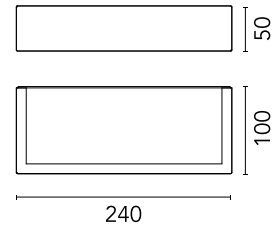

FLOS

F015E22A012 Forest Green

Mile Wall 2 Washer Down

NEW

Designed by Antonio Citterio

LED - Power LED - 6.4W - 453lm - 2700K - CRI> 80

LED light source included. Integrated 220-240V ON/OFF and 1-10V or DALI dimmable electrical power. Equipped with double cable gland for electrical connection.

Are you a professional and your project needs consulting and support?

BOOK AN APPOINTMENT

Main specifications

Mounting	Wall
Environments	Outdoor wet location
LED type	Power LED
Lamp category	LED
Number of heads	1
Power (W)	6.4
System flux (lm)	453

Physical

Colour	Forest Green
Orientation	Fixed
Net weight (kg)	0.8
IP internal	65

Download

Mounting instructions [↓ ZIP](#)

Photometric Files

LDT / IES [↓ ZIP](#)

Technical Drawings

2D [↓ ZIP](#)

3D [↓ ZIP](#)

[↓ ZIP](#) Bim

Schematic light drawing

Beam Angle: 52°

h(m)	E(lx)	D(m)
1	123	3.53
2	31	7.06
3	14	10.59
4	8	14.12
5	5	17.66

Photometric

Lighting type	Direct
Light distribution	Asymmetric
CCT (K)	2700
CRI>	80