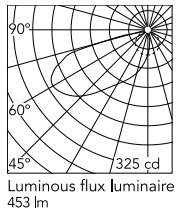

Physical

Colour	Forest Green
Orientation	Fixed
Net weight (kg)	0.8
IP internal	65

Download

Mounting instructions [↓ ZIP](#)

Photometric Files

LDT / IES [↓ ZIP](#)

Technical Drawings

2D [↓ ZIP](#)

3D [↓ ZIP](#)

[↓ ZIP](#) Bim

Schematic light drawing

Beam Angle: 52°

h(m)	E(lx)	D(m)
1	123	3.53
2	31	7.06
3	14	10.59
4	8	14.12
5	5	17.66

Photometric

Lighting type	Direct
Light distribution	Asymmetric
CCT (K)	2700
CRI>	80