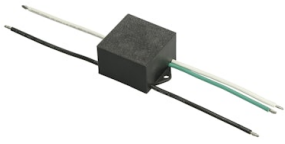

Are you a professional and your project needs consulting and support?

BOOK AN APPOINTMENT

Main specifications

Mounting	Wall
Environments	Outdoor wet location
LED type	Power LED
Lamp category	LED
Number of heads	1
Power (W)	6.4
System flux (lm)	453

3D [↓ ZIP](#)

[↓ ZIP](#) Bim

Schematic light drawing

Beam Angle: 52°

h(m)	E(lx)	D(m)
1	123	3.53
2	31	7.06
3	14	10.59
4	8	14.12
5	5	17.66

Photometric

Lighting type	Direct
Light distribution	Asymmetric
CCT (K)	2700
CRI>	80

Replaceable (LED only) light source by a professional

Replaceable control gear by a professional

Accessories & Power Supply

OPTIONAL
Accessory

F990E00A000

S.P.D. (SURGE PROTECTION
DEVICE)