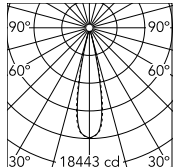

Physical

Colour	White/Black
Trim	No
Orientation	Adjustable
Longitudinal tilting (°)	30
Recessed depth (mm)	75
Length (mm)	429
Net weight (kg)	0.66
IP internal	20
IP external	20

Drawing Thumbnail

Download

Mounting instructions [↓ ZIP](#)

Photometric Files

LDT / IES [↓ ZIP](#)

Technical Drawings

2D [↓ ZIP](#)

3D [↓ ZIP](#)

Bim [↓ ZIP](#)

Schematic light drawing

Beam Angle: 22°

h(m)	E(lx)	D(m)
1	18443	0.39
2	4611	0.78
3	2049	1.17
4	1153	1.56
5	738	1.95

Luminous flux luminaire
2698 lm (EXTREME CUT OFF)

Photometric

Lighting type	Direct
Light distribution	Symmetric
CCT (K)	2700
CRI>	90
Beam angle C0-180 (°)	22
Beam angle C90-270 (°)	22