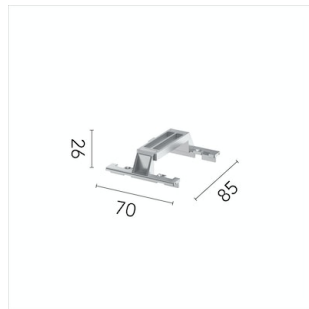

Physical

Colour	White/Black
Trim	No
Orientation	Adjustable
Longitudinal tilting (°)	30
Recessed depth (mm)	75
Length (mm)	429
Net weight (kg)	0.66
IP internal	20
IP external	20

Drawing Thumbnail

Download

Accessories & Power Supply

REQUIRED
Frame

Installation

08.0518.00

Pre-installation No Trim Frame
12L Fix Adjustable

OPTIONAL
Accessory

Mounting

08.0059.90