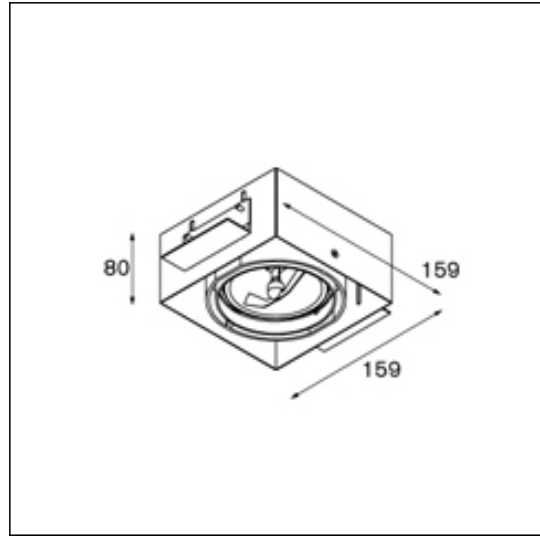

DATA SHEET

Multiple trimless 1x AR111

article nr	colour
10360105	complete alu
10360102	black
10360109	complete matt white

lamp

 1x QR-LP 111 G53 max. 50W

light output ratio
lor 100 dl or 100 ul or 0

reflector
not applicable

gear / transfo
transfo not incorporated

adjustability
v -50°/+50°

aperture
l 160 w 160 h 110

weight
0.75 kg

voltage
12V

min. distance
0.5 m

IP
not applicable

glow wire test
960 °C