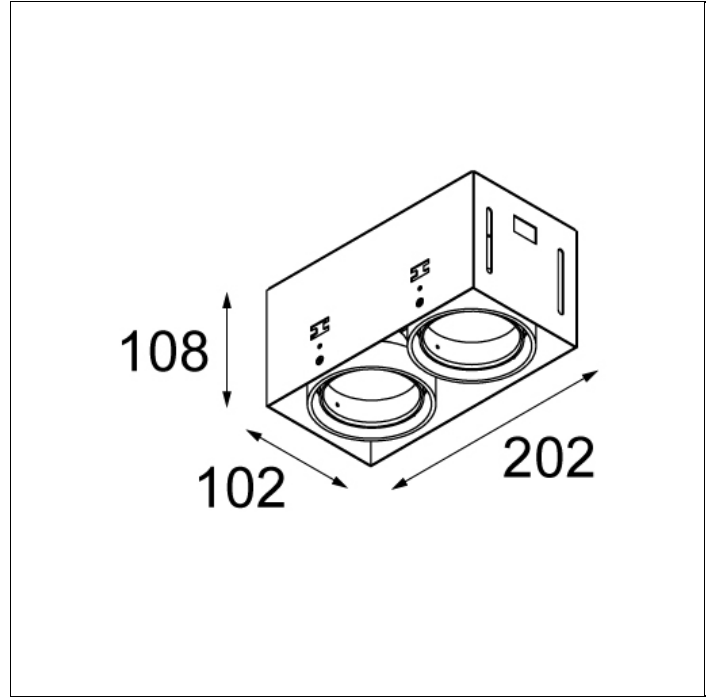

MINI MULTIPLE TRIMLESS FOR SMART RINGS

MINI MULTIPLE TRIMLESS FOR SMART RINGS 2X LED GE

After twenty years still one of the architect's favorites. Mini multiple trimless, with its minimalistic features becomes part of the interior. Its dark or white casing vanishes when switching on the light. The versatile Multiple leaves nothing to the imagination with the technology on full display, allowing this luminaire to fit well into both a minimalist and an industrial-chic environment. The gimballed system allows you to direct the light source at any angle of your choice. Connect Mini multiple trimless with Smart by adding the Smart frontrings to your recessed spot.

Art. Nr. 12536109

SPECIFICATIONS

| | |
|-----------------|--------------------|
| Lamp | 2x LED Array 9.2W |
| Gear / Transfo | LED gear not incl. |
| Cut-out size | l 207 w 107 h 120 |
| Weight | 1.1kg |
| Min. Distance | 0.1 m |
| Power supply | 500mA |
| IP | IP20 |
| Glow Wire Test | 960° |
| Source lifetime | 50000 hrs |
| CRI | 90 |
| Adjustability | v -35°/+35° |