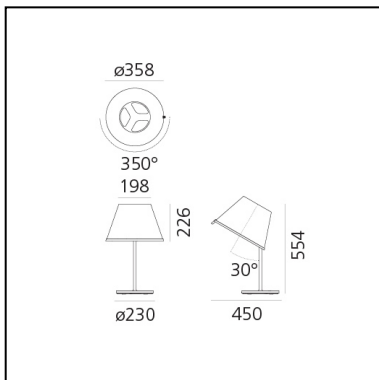

Choose Table - White/Chrome

Matteo Thun & Partners

IP20   EAC  

LUMINAIRE

- Watt: **57W**
- Voltage: **220V-240V**
- Delivered lumen output: **1291lm**

Notes

The diffuser tilts 30° and rotates 350° on its axis.

DESCRIPTION

The diffuser, which characterises this lamp family with its materials and texture, can be tilted by 30° and rotated on its own axis to direct the light for reading.

FEATURES

- Product Code: **1128110A**
- Colour: **White/Chrome**
- Installation: **Table**
- Material: **Steel, zamac, polycarbonate, parchment paper**
- Series: **Design Collection**
- Environment: **Indoor**
- Area contract: **Hospitality**
- Emission: **Direct Spot**
- design by: **Matteo Thun & Partners**

DIMENSIONS

- Height: **554 mm**
- Diameter: **358 mm**
- Base Diameter: **230 mm**
- Max Extension Length: **450 mm**
- Inclination: **300 mm**
- Rotation: **3500 mm°**
- Impact Resistance: **N/D**
- Glow Wire Test: **750°**

SOURCES NOT INCLUDED

- Category: **LED RETROFIT**
- Number: **1**
- Watt: **8W**
- Socket: **E27**