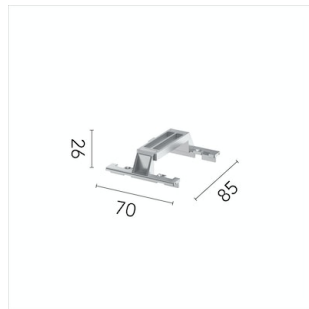

Physical

Colour	White/White
Trim	No
Orientation	Adjustable
Longitudinal tilting (°)	30
Recessed depth (mm)	75
Length (mm)	429
Net weight (kg)	0.66
IP internal	20
IP external	20

Drawing Thumbnail

Download

Accessories & Power Supply

REQUIRED
Frame

Installation

08.0518.00

Pre-installation No Trim Frame
12L Fix Adjustable

OPTIONAL
Accessory

Mounting

08.0059.90