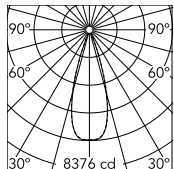

Physical

Colour	White/White
Trim	No
Orientation	Adjustable
Longitudinal tilting (°)	30
Recessed depth (mm)	75
Length (mm)	429
Net weight (kg)	0.66
IP internal	20
IP external	20

Drawing Thumbnail

Download

Beam Angle: 33°

h(m)	E(lx)	D(m)
1	8376	0.59
2	2094	1.18
3	931	1.78
4	523	2.37
5	335	2.96

Luminous flux luminaire
2687 lm (EXTREME CUT OFF)

Photometric

Lighting type	Direct
Light distribution	Symmetric
CCT (K)	2700
CRI>	90
Beam angle C0-180 (°)	33
Beam angle C90-270 (°)	33