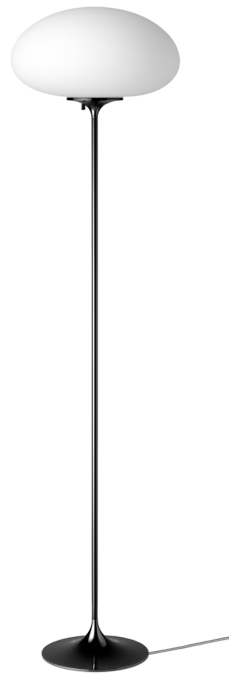

## Stemlite Floor Lamp, H150

Designed by Bill Curry - 1962

ITEM NUMBER		
	Stemlite Floor Lamp - H150, EU (Black Chrome)	10057609
	Stemlite Floor Lamp - H150, EU (Pebble Grey)	10058490
	Stemlite Floor Lamp - H150, EU (Black Red)	10058492

### DESCRIPTION

The Stemlite (1962) was the first ‘total look’ lamp, a pioneering new typology conceived by American Designer Bill Curry, which replaced the traditional base-plus-shade form with a single self-contained unit comprising interchangeable modules. His debut design, the much-emulated Stemlite, was named “most influential lamp of the year” by Industrial Design Magazine in 1965, used on the set of the original Star Trek TV series, and remained in production until 1977. Now remastered by GUBI after almost half a century, the new collection comprises two table lamps, two floor lamps and a new pendant – a simple inversion of the original design – in a contemporary yet authentic color palette.

Today’s Stemlite remains true to Curry’s designs, comprising three of the original heights: two table heights, one of which was originally conceived as a floor lamp and the original floor lamp height. A second, taller floor lamp has been added and a pendant light has been engineered by simply flipping the original design upside-down. A counterweight has been hidden in the negative space created by the geometry of the foot of the upright lamps to meet contemporary safety requirements regarding stability and versions of the floor and pendant lights with new larger globes are also available.

## Materials & Finishes

**SHADE -**

Frosted Glass

**FINISH AND MATERIAL**

**STAND -**

Black Chrome, Pebble Grey, Black Red

**FINISH AND MATERIAL**

**BASE -**