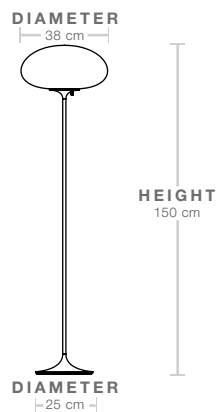

Today’s Stemlite remains true to Curry’s designs, comprising three of the original heights: two table heights, one of which was originally conceived as a floor lamp and the original floor lamp height. A second, taller floor lamp has been added and a pendant light has been engineered by simply flipping the original design upside-down. A counterweight has been hidden in the negative space created by the geometry of the foot of the upright lamps to meet contemporary safety requirements regarding stability and versions of the floor and pendant lights with new larger globes are also available.

## Dimensions & Weight

<b>LAMP HEIGHT</b>	150 cm
<b>LAMP STAND</b>	Ø25 cm
<b>SHADE DIAMETER</b>	Ø38 cm
<b>SHADE HEIGHT</b>	20 cm
<b>CORD LENGTH</b>	220 cm
<b>TOTAL WEIGHT</b>	8.7 kg

---

### Packaging - Base

<b>NUMBER OF PARCELS</b>	1
<b>PACKAGING LENGTH</b>	142 cm
<b>PACKAGING WIDTH</b>	32 cm
<b>PACKAGING HEIGHT</b>	29 cm
<b>PACKAGING WEIGHT</b>	4.5 Kg
<b>GROSS WEIGHT</b>	11 Kg

### Packaging - Shade

<b>NUMBER OF PARCELS</b>	1
<b>PACKAGING LENGTH</b>	45 cm
<b>PACKAGING WIDTH</b>	27 cm
<b>PACKAGING HEIGHT</b>	45 cm
<b>PACKAGING WEIGHT</b>	0.6 Kg
<b>GROSS WEIGHT</b>	2.8 Kg