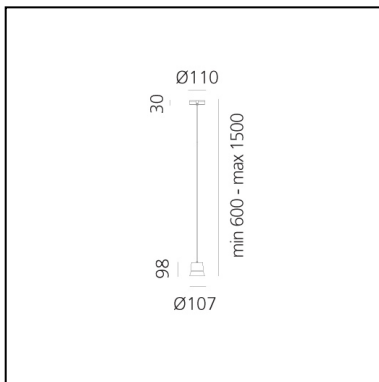

GIO.light Suspension - White

Patrick Norguet

IP20   

LUMINAIRE

- Watt: **9W**
- Delivered lumen output: **425lm**
- CCT: **3000K**
- Efficiency: **67%**
- Efficacy: **47.22lm/W**
- CRI: **90**

DESCRIPTION

With its aluminium body, Giò is first and foremost an instrument, a functional, unobtrusive and, most of all, timeless suspension lamp; it fits both in domestic and in public places. Either plain or in its different versions, Giò is an elegant and efficient object in space.

FEATURES

- Product Code: **0230510A**
- Colour: **White**
- Installation: **Suspension**
- Material: **Glass, Aluminium**
- Series: **Design Collection**
- Environment: **Indoor**
- design by: **Patrick Norguet**

DIMENSIONS

- Height: **98 mm**
- Diameter: **107 mm**
- Base Width: **30 mm**
- Base Diameter: **110 mm**
- Max Height from ceiling: **15000 mm**
- Glow Wire Test: **650°**

SOURCES INCLUDED

- Category: **Led**
- Number: **1**
- Watt: **8W**
- Delivered lumen output: **720lm**
- Color temperature (K): **3000K**
- CRI: **80**
- Color Tolerance: **MacAdam 3SDCM**
- Efficacy: **89lm/W**
- Service Life: **50000-L70**