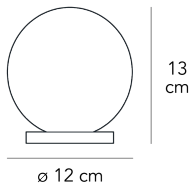

Table lamp with diffused light not dimmable. Galvanized metal frame. Diffuser made of opalyne blown glass with satin-finish. Transparent power cable, switch and plug. European two-pole plug. Bulb not included.