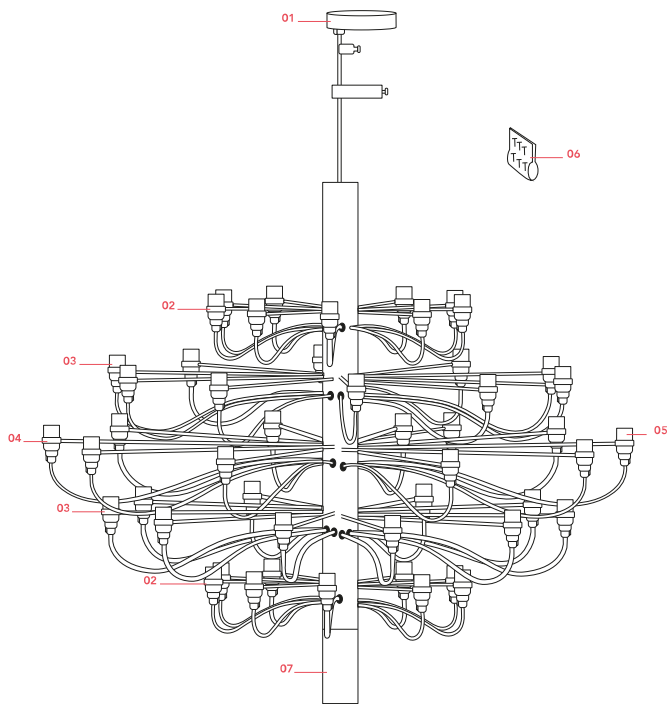

Physical

Colour	Brass
Length (mm)	1000
Cord length (mm)	2800
Canopy dimension (mm)	36
Canopy width (mm)	146
Net weight (kg)	10.03
Package height (mm)	0
Package width (mm)	0
Package length (mm)	0
Package volume (m3)	0.04
IP internal	20

RF28889

LED Frosted Mini Lamp E14 2,7W
2700K Dimmable (Set 20pcs)

NOT INCLUDED

RF28890

LED Clear Mini Lamp E14 2W
2200K Dimmable (Set 20pcs)

INCLUDED

RF28987

LED Frosted Mini Lamp E14 2,7W
2700K Dimmable (set 32pcs)

NOT INCLUDED

RF28988

LED Clear Mini Lamp E14 2W
2200K Dimmable (Set 32pcs)

Spare Parts

01.	Ceiling rose	RL7060700
02.	Brass short arm (200mm)	RL7060459
03.	Brass medium arm (375mm)	RL7060558
04.	Brass long arm (475mm)	RL7060659
05.	2097 E14 lamp holder	RL7050100
06.	Brass lower cap	RL7050759
07.	Brass lower cap	RL7060158

DOWNLOAD

RL7060700

Ceiling rose

RL7060459

Brass short arm (200mm)

RL7060558

Brass medium arm (375mm)

RL7060659