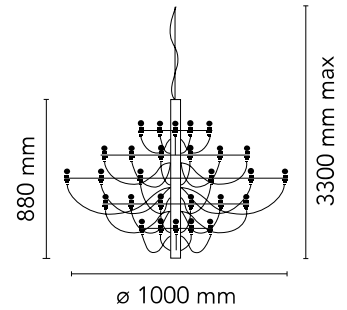

FLOS

A1501059 Brass

2097/50 (frosted bulbs)

Designed by Gino Sarfatti, 1958

LED retrofit - 50 x 15W

Suspension lamp providing diffused light. Steel central structure with brass arms, both available either chromium-plated, black or golded. Steel ceiling fitting and rose.

Are you a professional and your project needs consulting and support?

[BOOK AN APPOINTMENT](#)

Main specifications

EAN	8059607000472
Mounting	Suspension
Environments	Indoor dry location
Light Source Type	Bulb
Lamp category	LED retrofit
Lamp holders	E14
Ilcos	IBS/F
Number of heads	50
Power (W)	15

Physical

Colour	Brass
Length (mm)	1000
Cord length (mm)	2800
Canopy dimension (mm)	36
Canopy width (mm)	146
Net weight (kg)	10.03
Package height (mm)	0
Package width (mm)	0
Package length (mm)	0
Package volume (m3)	0.04
IP internal	20