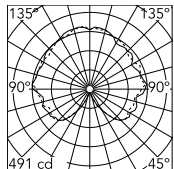

Schematic light drawing

Luminous flux Luminaire
5500 lm

Photometric

Lighting type	Total
Light distribution	Asymmetric

Electrical

Insulation class	I
Frequency (Hz)	50/60
Main voltage (Vac)	220-250
LED voltage Vf (Vdc)	null
Dimmable	Yes
Dimming interface	Remote Dimmable (Dimmer Not Included)
Batteries inside	No