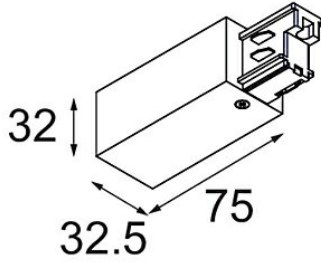

Date _____
Customer _____
Project _____
Type _____

Power feed track right surface white shiny

Specifications

Material	11240501
Lamp Included	No
Number of Light Sources	0
Input Voltage	230V
Electrical Class	I
IP Rating	20
Glow wire rating (°C)	960
Indoor/Outdoor	Indoor
Adjustability	Not Applicable
Primary Colour & Primary Finish	White,
Gross weight (g)	185.0