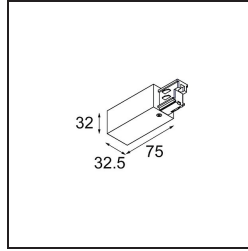

Date _____
Customer _____
Project _____
Type _____

Power feed track right surface white shiny

Specifications

Material	11240501
Lamp Included	No
Number of Light Sources	0
Input Voltage	230V
Electrical Class	I
IP Rating	20
Glow wire rating (°C)	960
Indoor/Outdoor	Indoor
Adjustability	Not Applicable
Primary Colour & Primary Finish	White,
Gross weight (g)	185.0